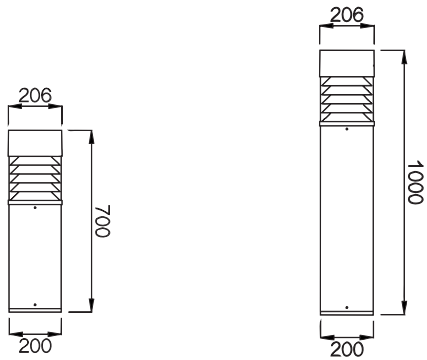

- Extruded & die-casting aluminium housing
- DuPont outdoor UV resistant powdercoat finish
- 304# stainless steel fasten screws/ Integral gear
- Fire-resistant silicone seal waterproof gasket
- 4mm thick PMMA diffuser
- CE/ SAA/ IP65/ Class 1
- Lamp: CREE COB
- CCT: 3000K/4000K/5000K/CRI \geq 80 (Optional: CRI 95)
- Philips Driver: 220-240Vac/ Constant current/ WT:-20~+50° C
- Warranty: 3 years (Optional: 5 years)

• **CODE** **COLOR**
 BLRFLB2070 BLACK
 BLRFLG2070 GREY

POWER: 1x20/30W

• **CODE** **COLOR**
 BLRFLB20100 BLACK
 BLRFLG20100 GREY

POWER: 1x20/30W

• **PHOTOMETRIC [Unit::cd]**
 1x20W 3000K

• **POWER DETAILS (DOWNLOAD IES FILES ON : WWW.MCTYLIGHTING.COM)**
 1x20W CREE CXA2520 1211lm
 1x30W CREE CXA2520 1729lm