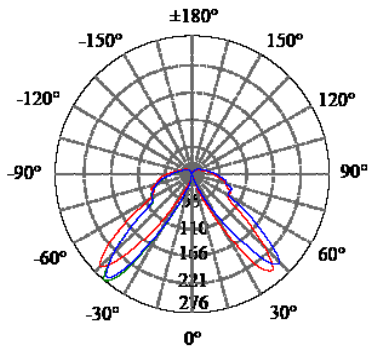

• **CODE** **COLOR**
 BLRFLB2070 BLACK
 BLRFLG2070 GREY

POWER: 1x20/30W

• **CODE** **COLOR**
 BLRFLB20100 BLACK
 BLRFLG20100 GREY

POWER: 1x20/30W

• **PHOTOMETRIC [Unit::cd]**
 1x20W 3000K

• **POWER DETAILS (DOWNLOAD IES FILES ON : WWW.MCTYLIGHTING.COM)**
 1x20W CREE CXA2520 1211lm
 1x30W CREE CXA2520 1729lm