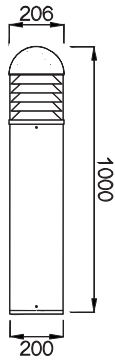

DOME TOP

- Extruded & die-casting aluminium housing
- DuPont outdoor UV resistant powdercoat finish
- 304# stainless steel fasten screws/ Integral gear
- Fire-resistant silicone seal waterproof gasket
- 4mm thick PMMA diffuser
- CE/ SAA/ IP65/ Class 1
- Lamp: CREE COB
- CCT: 3000K/4000K/5000K/CRI \geq 80 (Optional: CRI 95)
- Philips Driver: 220-240Vac/ Constant current/ WT:-20~+50° C
- Warranty: 3 years (Optional: 5 years)

• CODE COLOR

BLRDLB2070 BLACK
BLRDLG2070 GREY

POWER:1x20/30W

• CODE COLOR

BLRDLB20100 BLACK
BLRDLG20100 GREY

POWER:1x20/30W

• PHOTOMETRIC [Unit::cd]

1x20W 3000K

• POWER DETAILS (DOWNLOAD IES FILES ON : WWW.MCTYLIGHTING.COM)

1x20W CREE CXA2520 1211lm
1x30W CREE CXA2520 1729lm