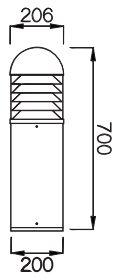

• CODE COLOR

BLRDLB2070 BLACK
BLRDLG2070 GREY

POWER:1x20/30W

• CODE COLOR

BLRDLB20100 BLACK
BLRDLG20100 GREY

POWER:1x20/30W

• PHOTOMETRIC [Unit::cd]

1x20W 3000K