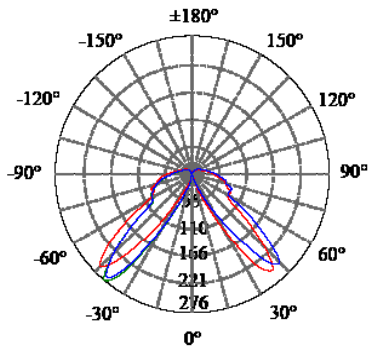

• CODE COLOR

BLRDLB2070 BLACK
BLRDLG2070 GREY

POWER:1x20/30W

• CODE COLOR

BLRDLB20100 BLACK
BLRDLG20100 GREY

POWER:1x20/30W

• PHOTOMETRIC [Unit::cd]

1x20W 3000K