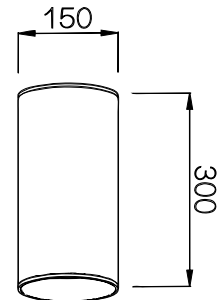

- **CODE - IP20** **COLOR**
SDRASSM151520 MIRRORED
SDRASSB151520 BRUSHED

POWER: 1x15/20W

- **CODE - IP20** **COLOR**
SDRASSM152020 MIRRORED
SDRASSB152020 BRUSHED

POWER: 1x15/20/30W

- **CODE - IP20** **COLOR**
SDRASSM153020 MIRRORED
SDRASSB153020 BRUSHED

POWER: 1x15/20/30W

- **CODE - IP65** **COLOR**
SDRASSM151565 MIRRORED
SDRASSB151565 BRUSHED

POWER: 1x15/20W

- **CODE - IP65** **COLOR**
SDRASSM152065 MIRRORED
SDRASSB152065 BRUSHED

POWER: 1x15/20/30W

- **CODE - IP65** **COLOR**
SDRASSM153065 MIRRORED
SDRASSB153065 BRUSHED

POWER: 1x15/20/30W

• **PHOTOMETRIC [Unit: cd]**

• **PERFORMANCE**

- 1x15W - 36V - 350mA - 1723lm
- 1x20W - 36V - 500mA - 2335lm
- 1x30W - 36V - 750mA - 3508lm