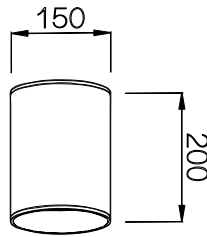

POWER: 1x15/20/30W

- **CODE - IP65** **COLOR**
SDRASSM151565 MIRRORED
SDRASSB151565 BRUSHED

POWER: 1x15/20W

- **CODE - IP65** **COLOR**
SDRASSM152065 MIRRORED
SDRASSB152065 BRUSHED

POWER: 1x15/20/30W

- **CODE - IP65** **COLOR**
SDRASSM153065 MIRRORED
SDRASSB153065 BRUSHED

POWER: 1x15/20/30W

• **PHOTOMETRIC [Unit: cd]**

• **PERFORMANCE**

- 1x15W - 36V - 350mA - 1723lm
- 1x20W - 36V - 500mA - 2335lm
- 1x30W - 36V - 750mA - 3508lm