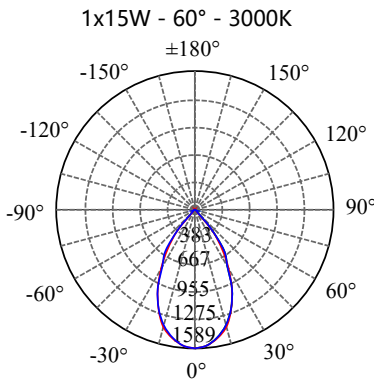

POWER: 1x15/20/30W

- **CODE - IP65** **COLOR**
SDRASSM151565 MIRRORED
SDRASSB151565 BRUSHED

POWER: 1x15/20W

- **CODE - IP65** **COLOR**
SDRASSM152065 MIRRORED
SDRASSB152065 BRUSHED

POWER: 1x15/20/30W

- **CODE - IP65** **COLOR**
SDRASSM153065 MIRRORED
SDRASSB153065 BRUSHED

POWER: 1x15/20/30W

• **PHOTOMETRIC [Unit: cd]**

• **PERFORMANCE**

- 1x15W - 36V - 350mA - 1723lm
- 1x20W - 36V - 500mA - 2335lm
- 1x30W - 36V - 750mA - 3508lm