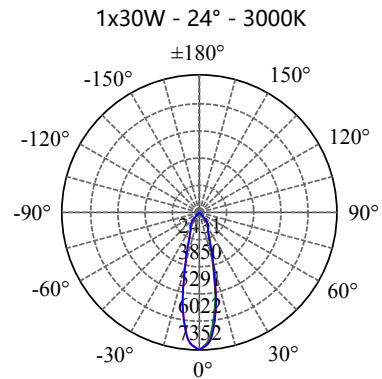

POWER: 1x15/20/30W

- **CODE - IP65** **COLOR**
SDRASSM151565 MIRRORED
SDRASSB151565 BRUSHED

POWER: 1x15/20W

- **CODE - IP65** **COLOR**
SDRASSM152065 MIRRORED
SDRASSB152065 BRUSHED

POWER: 1x15/20/30W

- **CODE - IP65** **COLOR**
SDRASSM153065 MIRRORED
SDRASSB153065 BRUSHED

POWER: 1x15/20/30W

• **PHOTOMETRIC [Unit: cd]**

• **PERFORMANCE**

- 1x15W - 36V - 350mA - 1723lm
- 1x20W - 36V - 500mA - 2335lm
- 1x30W - 36V - 750mA - 3508lm