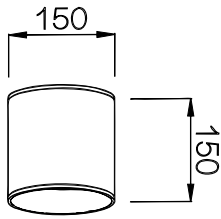

- **CODE - IP20** **COLOR**
SDRASSM151520 MIRRORED
SDRASSB151520 BRUSHED

POWER: 1x15/20W

- **CODE - IP20** **COLOR**
SDRASSM152020 MIRRORED
SDRASSB152020 BRUSHED

POWER: 1x15/20/30W

- **CODE - IP20** **COLOR**
SDRASSM153020 MIRRORED
SDRASSB153020 BRUSHED

POWER: 1x15/20/30W

- **CODE - IP65** **COLOR**
SDRASSM151565 MIRRORED
SDRASSB151565 BRUSHED

POWER: 1x15/20W

- **CODE - IP65** **COLOR**
SDRASSM152065 MIRRORED
SDRASSB152065 BRUSHED

POWER: 1x15/20/30W

- **CODE - IP65** **COLOR**
SDRASSM153065 MIRRORED
SDRASSB153065 BRUSHED

POWER: 1x15/20/30W

• **PHOTOMETRIC [Unit: cd]**

• **PERFORMANCE**

- 1x15W - 36V - 350mA - 1723lm
- 1x20W - 36V - 500mA - 2335lm
- 1x30W - 36V - 750mA - 3508lm