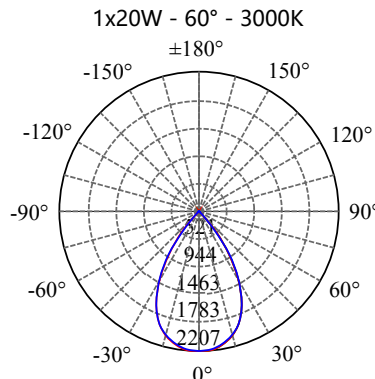

POWER: 1x15/20/30W

• **PHOTOMETRIC [Unit: cd]**

• **PERFORMANCE**

- 1x15W - 36V - 350mA - 1723lm
- 1x20W - 36V - 500mA - 2335lm
- 1x30W - 36V - 750mA - 3508lm