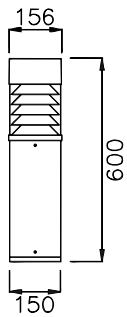

- 316L# SS housing
- 4mm thick PMMA diffuser
- CE/SAA/IP65/IK08/Class 1
- CREE/Bridgelux COB: 3000K/4000K/6000K/CRI≥80/90
- Input: 220-240Vac/WT:-20~+50° C
- Warranty: 3 years

- **CODE - IP65** **COLOR**
 BLRFLSSM1560 MIRRORED
 BLRFLSSB1560 BRUSHED

POWER: 1x15/20W

- **CODE - IP65** **COLOR**
 BLRFLSSM15100 MIRRORED
 BLRFLSSB15100 BRUSHED

POWER: 1x15/20W

• **PHOTOMETRIC [Unit: cd]**

• **PERFORMANCE**

- 1x15W - 36V - 350mA - 872lm
- 1x20W - 36V - 500mA - 1165lm