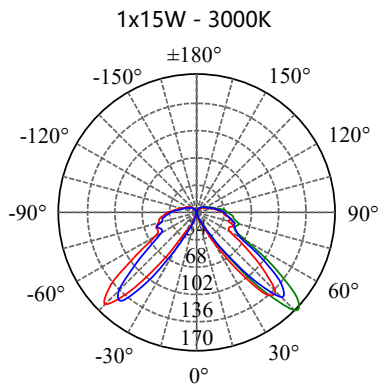

- 316L# SS housing
- 4mm thick PMMA diffuser
- CE/SAA/IP65/IK08/Class 1
- CREE/Bridgelux COB: 3000K/4000K/6000K/CRI≥80/90
- Input: 220-240Vac/WT:-20~+50° C
- Warranty: 3 years

- **CODE - IP65** **COLOR**
 BLRFLSSM1560 MIRRORED
 BLRFLSSB1560 BRUSHED

POWER: 1x15/20W

- **CODE - IP65** **COLOR**
 BLRFLSSM15100 MIRRORED
 BLRFLSSB15100 BRUSHED

POWER: 1x15/20W

• **PHOTOMETRIC [Unit: cd]**

• **PERFORMANCE**

- 1x15W - 36V - 350mA - 872lm
- 1x20W - 36V - 500mA - 1165lm