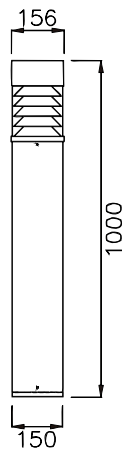

- 316L# SS housing
- 4mm thick PMMA diffuser
- CE/SAA/IP65/IK08/Class 1
- CREE/Bridgelux COB: 3000K/4000K/6000K/CRI≥80/90
- Input: 220-240Vac/WT:-20~+50° C
- Warranty: 3 years

- **CODE - IP65** **COLOR**
 BLRFLSSM1560 MIRRORED
 BLRFLSSB1560 BRUSHED

POWER: 1x15/20W

- **CODE - IP65** **COLOR**
 BLRFLSSM15100 MIRRORED
 BLRFLSSB15100 BRUSHED

POWER: 1x15/20W

• **PHOTOMETRIC [Unit: cd]**

• **PERFORMANCE**

- 1x15W - 36V - 350mA - 872lm
- 1x20W - 36V - 500mA - 1165lm