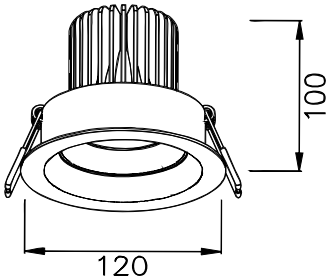

- 316L# SS housing
- 3mm toughened glass diffuser
- Cut out : Φ 110-115mm
- CE/SAA/IP20/IP65
- CREE/Bridgelux COB: 3000K/4000K/6000K/CRI \geq 80/90
- Beam Angle: 12°/24°/36°/60°
- Input: 220-240Vac/WT:-20~+50° C
- Warranty: 3/5 years

- **CODE - IP20** **COLOR**
DLRADJSSM12151520 MIRRORED
DLRADJSSB12151520 BRUSHED
POWER: 1x10/15/18W

- **CODE - IP65** **COLOR**
DLRADJSSM12151565 MIRRORED
DLRADJSSB12151565 BRUSHED
POWER: 1x10/15/18W

- **PERFORMANCE**
1x10W - 36V - 250mA - 1152lm
1x15W - 36V - 350mA - 1725lm
1x18W - 36V - 450mA - 2067lm