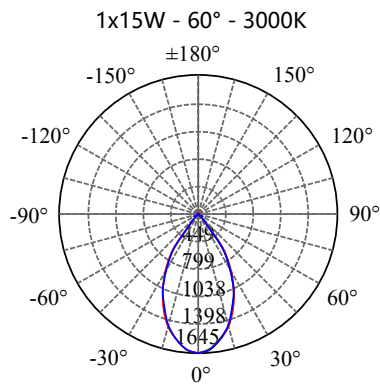

- 316L# SS housing
- 3mm toughened glass diffuser
- Cut out : Φ 110-115mm
- CE/SAA/IP20/IP65
- CREE/Bridgelux COB: 3000K/4000K/6000K/CRI \geq 80/90
- Beam Angle: 12°/24°/36°/60°
- Input: 220-240Vac/WT:-20~+50° C
- Warranty: 3/5 years

- **CODE - IP20** **COLOR**
DLRADJSSM12151520 MIRRORED
DLRADJSSB12151520 BRUSHED
POWER: 1x10/15/18W

- **CODE - IP65** **COLOR**
DLRADJSSM12151565 MIRRORED
DLRADJSSB12151565 BRUSHED
POWER: 1x10/15/18W

- **PERFORMANCE**
1x10W - 36V - 250mA - 1152lm
1x15W - 36V - 350mA - 1725lm
1x18W - 36V - 450mA - 2067lm