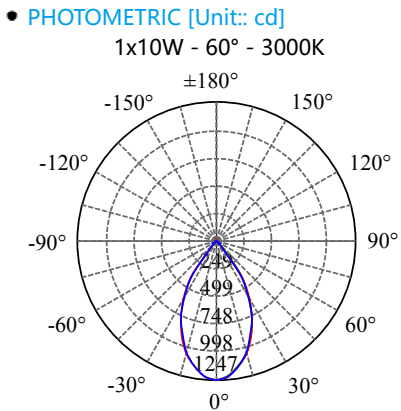

- 316L# SS housing
- 3mm toughened glass diffuser
- Cut out : Φ 110-115mm
- CE/SAA/IP20/IP65
- CREE/Bridgelux COB: 3000K/4000K/6000K/CRI \geq 80/90
- Beam Angle: 12°/24°/36°/60°
- Input: 220-240Vac/WT:-20~+50° C
- Warranty: 3/5 years

- **CODE - IP20** **COLOR**
DLRADJSSM12151520 MIRRORED
DLRADJSSB12151520 BRUSHED
POWER: 1x10/15/18W

- **CODE - IP65** **COLOR**
DLRADJSSM12151565 MIRRORED
DLRADJSSB12151565 BRUSHED
POWER: 1x10/15/18W

- **PERFORMANCE**
1x10W - 36V - 250mA - 1152lm
1x15W - 36V - 350mA - 1725lm
1x18W - 36V - 450mA - 2067lm