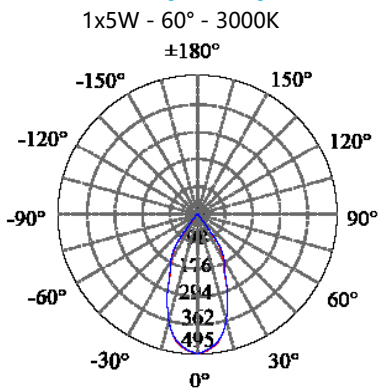

- 316L# SS housing
- 3mm toughened glass diffuser
- Cut out :  $\Phi 70$ -75mm
- CE/SAA/IP20/IP65
- CREE/Bridgelux COB: 3000K/4000K/6000K/CRI $\geq$ 80/90
- Beam Angle: 12°/24°/36°/60°
- Input: 220-240Vac/WT:-20~+50° C
- Warranty: 3/5 years

- **CODE - IP20**      **COLOR**  
DLRSSM08121220    MIRRORED  
DLRSSB08121220    BRUSHED  
**POWER:** 1x5/10W

- **CODE - IP65**      **COLOR**  
DLRSSM08121265    MIRRORED  
DLRSSB08121265    BRUSHED  
**POWER:** 1x5/10W

• **PHOTOMETRIC [Unit:: cd]**

• **PERFORMANCE**

- 1x5W - 36V - 150mA - 554lm
- 1x10W - 36V - 250mA - 1112lm