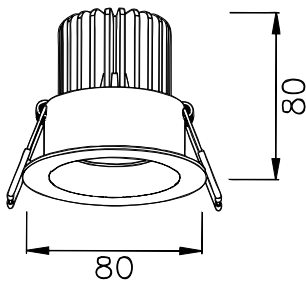

- 316L# SS housing
- 3mm toughened glass diffuser
- Cut out :  $\Phi 70$ -75mm
- CE/SAA/IP20/IP65
- CREE/Bridgelux COB: 3000K/4000K/6000K/CRI $\geq$ 80/90
- Beam Angle: 12°/24°/36°/60°
- Input: 220-240Vac/WT:-20~+50° C
- Warranty: 3/5 years

- **CODE - IP20**      **COLOR**  
DLRSSM08121220    MIRRORED  
DLRSSB08121220    BRUSHED  
**POWER:** 1x5/10W

- **CODE - IP65**      **COLOR**  
DLRSSM08121265    MIRRORED  
DLRSSB08121265    BRUSHED  
**POWER:** 1x5/10W

• **PHOTOMETRIC [Unit:: cd]**

• **PERFORMANCE**

- 1x5W - 36V - 150mA - 554lm
- 1x10W - 36V - 250mA - 1112lm