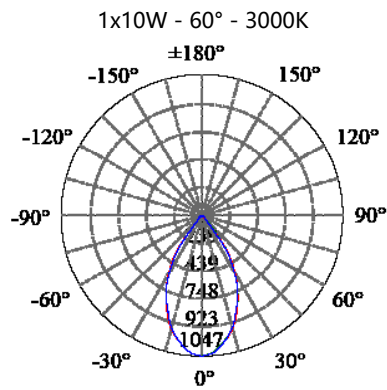

- 316L# SS housing
- 3mm toughened glass diffuser
- Cut out :  $\Phi 70$ -75mm
- CE/SAA/IP20/IP65
- CREE/Bridgelux COB: 3000K/4000K/6000K/CRI $\geq$ 80/90
- Beam Angle: 12°/24°/36°/60°
- Input: 220-240Vac/WT:-20~+50° C
- Warranty: 3/5 years

- **CODE - IP20**      **COLOR**  
DLRSSM08121220    MIRRORED  
DLRSSB08121220    BRUSHED  
**POWER:** 1x5/10W

- **CODE - IP65**      **COLOR**  
DLRSSM08121265    MIRRORED  
DLRSSB08121265    BRUSHED  
**POWER:** 1x5/10W

• **PHOTOMETRIC [Unit:: cd]**

• **PERFORMANCE**

- 1x5W - 36V - 150mA - 554lm
- 1x10W - 36V - 250mA - 1112lm