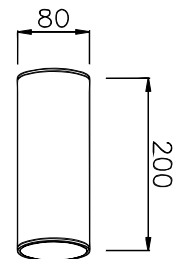

- 316L# SS housing
- 3mm toughened glass diffuser
- CE/SAA/IP20/IP65/Class 1
- CREE/Bridgelux COB: 3000K/4000K/6000K/CRI≥80/90
- Beam Angle: 12°/24°/36°/60°
- Input: 220-240Vac/WT:-20~+50° C
- Warranty: 3/5 years

- **CODE - IP20** **COLOR**
SDRASSM081220 MIRRORED
SDRASSB081220 BRUSHED
- POWER:** 1x5/10W

- **CODE - IP20** **COLOR**
SDRASSM081520 MIRRORED
SDRASSB081520 BRUSHED
- POWER:** 1x5/10W

- **CODE - IP20** **COLOR**
SDRASSM082020 MIRRORED
SDRASSB082020 BRUSHED
- POWER:** 1x5/10W

- **CODE - IP65** **COLOR**
SDRASSM081265 MIRRORED
SDRASSB081265 BRUSHED
- POWER:** 1x5/10W

- **CODE - IP65** **COLOR**
SDRASSM081565 MIRRORED
SDRASSB081565 BRUSHED
- POWER:** 1x5/10W

- **CODE - IP65** **COLOR**
SDRASSM082065 MIRRORED
SDRASSB082065 BRUSHED
- POWER:** 1x5/10W

• **PHOTOMETRIC [Unit: cd]**

• **PERFORMANCE**

- 1x5W - 36V - 150mA - 554lm
- 1x10W - 36V - 250mA - 1112lm