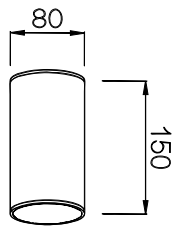

- **CODE - IP20** **COLOR**
SDRASSM081220 MIRRORED
SDRASSB081220 BRUSHED
- POWER:** 1x5/10W

- **CODE - IP20** **COLOR**
SDRASSM081520 MIRRORED
SDRASSB081520 BRUSHED
- POWER:** 1x5/10W

- **CODE - IP20** **COLOR**
SDRASSM082020 MIRRORED
SDRASSB082020 BRUSHED
- POWER:** 1x5/10W

- **CODE - IP65** **COLOR**
SDRASSM081265 MIRRORED
SDRASSB081265 BRUSHED
- POWER:** 1x5/10W

- **CODE - IP65** **COLOR**
SDRASSM081565 MIRRORED
SDRASSB081565 BRUSHED
- POWER:** 1x5/10W

- **CODE - IP65** **COLOR**
SDRASSM082065 MIRRORED
SDRASSB082065 BRUSHED
- POWER:** 1x5/10W

• **PHOTOMETRIC [Unit: cd]**

• **PERFORMANCE**

- 1x5W - 36V - 150mA - 554lm
- 1x10W - 36V - 250mA - 1112lm