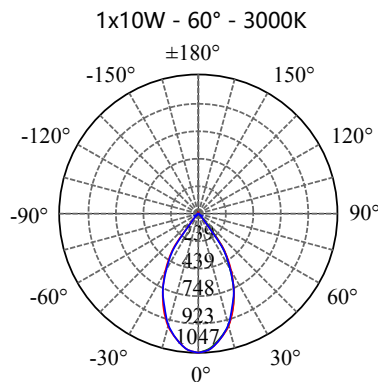

- 316L# SS housing
- 3mm toughened glass diffuser
- CE/SAA/IP20/IP65/Class 1
- CREE/Bridgelux COB: 3000K/4000K/6000K/CRI≥80/90
- Beam Angle: 12°/24°/36°/60°
- Input: 220-240Vac/WT:-20~+50° C
- Warranty: 3/5 years

- **CODE - IP20** **COLOR**
SDRASSM081220 MIRRORED
SDRASSB081220 BRUSHED
- POWER:** 1x5/10W

- **CODE - IP20** **COLOR**
SDRASSM081520 MIRRORED
SDRASSB081520 BRUSHED
- POWER:** 1x5/10W

- **CODE - IP20** **COLOR**
SDRASSM082020 MIRRORED
SDRASSB082020 BRUSHED
- POWER:** 1x5/10W

• **PHOTOMETRIC [Unit: cd]**

• **PERFORMANCE**

- 1x5W - 36V - 150mA - 554lm
- 1x10W - 36V - 250mA - 1112lm