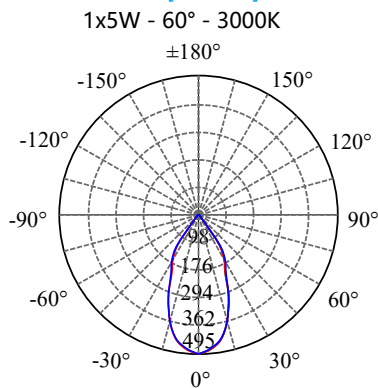

- 316L# SS housing
- 3mm toughened glass diffuser
- CE/SAA/IP20/IP65/Class 1
- CREE/Bridgelux COB: 3000K/4000K/6000K/CRI≥80/90
- Beam Angle: 12°/24°/36°/60°
- Input: 220-240Vac/WT:-20~+50° C
- Warranty: 3/5 years

- **CODE - IP20** **COLOR**
SDRASSM081220 MIRRORED
SDRASSB081220 BRUSHED
- POWER:** 1x5/10W

- **CODE - IP20** **COLOR**
SDRASSM081520 MIRRORED
SDRASSB081520 BRUSHED
- POWER:** 1x5/10W

- **CODE - IP20** **COLOR**
SDRASSM082020 MIRRORED
SDRASSB082020 BRUSHED
- POWER:** 1x5/10W

• **PHOTOMETRIC [Unit: cd]**

• **PERFORMANCE**

- 1x5W - 36V - 150mA - 554lm
- 1x10W - 36V - 250mA - 1112lm