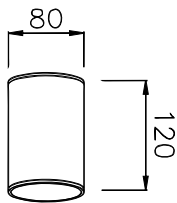

- **CODE - IP20** **COLOR**
SDRASSM081220 MIRRORED
SDRASSB081220 BRUSHED
- POWER:** 1x5/10W

- **CODE - IP20** **COLOR**
SDRASSM081520 MIRRORED
SDRASSB081520 BRUSHED
- POWER:** 1x5/10W

- **CODE - IP20** **COLOR**
SDRASSM082020 MIRRORED
SDRASSB082020 BRUSHED
- POWER:** 1x5/10W

- **CODE - IP65** **COLOR**
SDRASSM081265 MIRRORED
SDRASSB081265 BRUSHED
- POWER:** 1x5/10W

- **CODE - IP65** **COLOR**
SDRASSM081565 MIRRORED
SDRASSB081565 BRUSHED
- POWER:** 1x5/10W

- **CODE - IP65** **COLOR**
SDRASSM082065 MIRRORED
SDRASSB082065 BRUSHED
- POWER:** 1x5/10W

• **PHOTOMETRIC [Unit: cd]**

• **PERFORMANCE**

- 1x5W - 36V - 150mA - 554lm
- 1x10W - 36V - 250mA - 1112lm