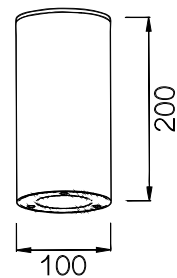

- 316L# SS Housing
- 8mm thick toughened FLUSH glass diffuser
- CE/SAA/IP65/IK08/Class 1
- CREE/Bridgelux COB: 3000K/4000K/6000K/CRI≥80/90
- Beam Angle: 12°/24°/36°/60°
- Input: 220-240Vac/WT:-20~+50° C
- Warranty: 3/5 years

- **CODE - IP65**      **COLOR**  
SDRSSM1010      MIRRORRED  
SDRSSB1010      BRUSHED

**POWER:** 1x5/10W

- **CODE - IP65**      **COLOR**  
SDRSSM1015      MIRRORRED  
SDRSSB1015      BRUSHED

**POWER:** 1x5/10/15W

- **CODE - IP65**      **COLOR**  
SDRSSM1020      MIRRORRED  
SDRSSB1020      BRUSHED

**POWER:** 1x5/10/15W

• **PHOTOMETRIC [Unit: cd]**

• **PERFORMANCE**

- 1x5W - 36V - 150mA - 448lm
- 1x10W - 36V - 250mA - 895lm
- 1x15W - 36V - 350mA - 1232lm