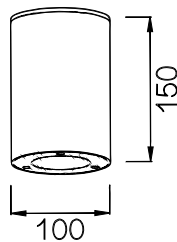

- 316L# SS Housing
- 8mm thick toughened FLUSH glass diffuser
- CE/SAA/IP65/IK08/Class 1
- CREE/Bridgelux COB: 3000K/4000K/6000K/CRI≥80/90
- Beam Angle: 12°/24°/36°/60°
- Input: 220-240Vac/WT:-20~+50° C
- Warranty: 3/5 years

- **CODE - IP65**      **COLOR**  
SDRSSM1010      MIRRORRED  
SDRSSB1010      BRUSHED

**POWER:** 1x5/10W

- **CODE - IP65**      **COLOR**  
SDRSSM1015      MIRRORRED  
SDRSSB1015      BRUSHED

**POWER:** 1x5/10/15W

- **CODE - IP65**      **COLOR**  
SDRSSM1020      MIRRORRED  
SDRSSB1020      BRUSHED

**POWER:** 1x5/10/15W

• **PHOTOMETRIC [Unit: cd]**

• **PERFORMANCE**

- 1x5W - 36V - 150mA - 448lm
- 1x10W - 36V - 250mA - 895lm
- 1x15W - 36V - 350mA - 1232lm