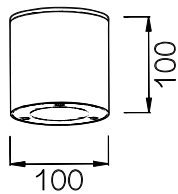

- 316L# SS Housing
- 8mm thick toughened FLUSH glass diffuser
- CE/SAA/IP65/IK08/Class 1
- CREE/Bridgelux COB: 3000K/4000K/6000K/CRI≥80/90
- Beam Angle: 12°/24°/36°/60°
- Input: 220-240Vac/WT:-20~+50° C
- Warranty: 3/5 years

- **CODE - IP65**      **COLOR**  
SDRSSM1010      MIRRORRED  
SDRSSB1010      BRUSHED

**POWER:** 1x5/10W

- **CODE - IP65**      **COLOR**  
SDRSSM1015      MIRRORRED  
SDRSSB1015      BRUSHED

**POWER:** 1x5/10/15W

- **CODE - IP65**      **COLOR**  
SDRSSM1020      MIRRORRED  
SDRSSB1020      BRUSHED

**POWER:** 1x5/10/15W

• **PHOTOMETRIC [Unit: cd]**

• **PERFORMANCE**

- 1x5W - 36V - 150mA - 448lm
- 1x10W - 36V - 250mA - 895lm
- 1x15W - 36V - 350mA - 1232lm