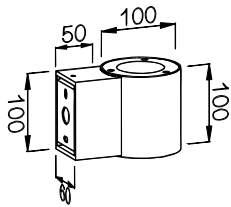

- **CODE - IP65** **COLOR**
 UDRSSM10102 MIRRORED
 UDRSSB10102 BRUSHED
POWER: 2x5/8W

- **CODE - IP65** **COLOR**
 UDRSSM10152 MIRRORED
 UDRSSB10152 BRUSHED
POWER: 2x5/8W

- **CODE - IP65** **COLOR**
 UDRSSM10202 MIRRORED
 UDRSSB10202 BRUSHED
POWER: 2x5/8W

- **CODE - IP65** **COLOR**
 UDRSSM10101 MIRRORED
 UDRSSB10101 BRUSHED
POWER: 1x5/10/15W

- **CODE - IP65** **COLOR**
 UDRSSM10151 MIRRORED
 UDRSSB10151 BRUSHED
POWER: 1x5/10/15W

- **CODE - IP65** **COLOR**
 UDRSSM10201 MIRRORED
 UDRSSB10201 BRUSHED
POWER: 1x5/10/15W

• **PHOTOMETRIC [Unit: cd]**

• **PERFORMANCE**

- 1x5W - 36V - 150mA - 448lm
- 1x10W - 36V - 250mA - 895lm
- 1x15W - 36V - 350mA - 1232lm

- 2x5W - 36V - 250mA - 897lm
- 2x8W - 36V - 350mA - 1384lm