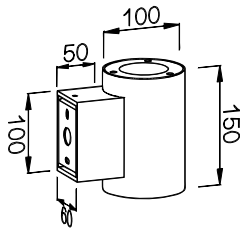

- **CODE - IP65** **COLOR**
 UDRSSM10102 MIRRORED
 UDRSSB10102 BRUSHED
POWER: 2x5/8W

- **CODE - IP65** **COLOR**
 UDRSSM10152 MIRRORED
 UDRSSB10152 BRUSHED
POWER: 2x5/8W

- **CODE - IP65** **COLOR**
 UDRSSM10202 MIRRORED
 UDRSSB10202 BRUSHED
POWER: 2x5/8W

- **CODE - IP65** **COLOR**
 UDRSSM10101 MIRRORED
 UDRSSB10101 BRUSHED
POWER: 1x5/10/15W

- **CODE - IP65** **COLOR**
 UDRSSM10151 MIRRORED
 UDRSSB10151 BRUSHED
POWER: 1x5/10/15W

- **CODE - IP65** **COLOR**
 UDRSSM10201 MIRRORED
 UDRSSB10201 BRUSHED
POWER: 1x5/10/15W

• **PHOTOMETRIC [Unit: cd]**

• **PERFORMANCE**

- 1x5W - 36V - 150mA - 448lm
- 1x10W - 36V - 250mA - 895lm
- 1x15W - 36V - 350mA - 1232lm

- 2x5W - 36V - 250mA - 897lm
- 2x8W - 36V - 350mA - 1384lm