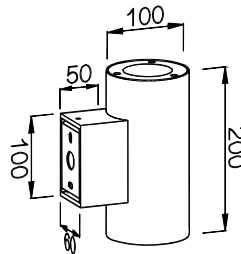

- **CODE - IP65** **COLOR**
 UDRSSM10102 MIRRORED
 UDRSSB10102 BRUSHED
POWER: 2x5/8W

- **CODE - IP65** **COLOR**
 UDRSSM10152 MIRRORED
 UDRSSB10152 BRUSHED
POWER: 2x5/8W

- **CODE - IP65** **COLOR**
 UDRSSM10202 MIRRORED
 UDRSSB10202 BRUSHED
POWER: 2x5/8W

- **CODE - IP65** **COLOR**
 UDRSSM10101 MIRRORED
 UDRSSB10101 BRUSHED
POWER: 1x5/10/15W

- **CODE - IP65** **COLOR**
 UDRSSM10151 MIRRORED
 UDRSSB10151 BRUSHED
POWER: 1x5/10/15W

- **CODE - IP65** **COLOR**
 UDRSSM10201 MIRRORED
 UDRSSB10201 BRUSHED
POWER: 1x5/10/15W

• **PHOTOMETRIC [Unit: cd]**

• **PERFORMANCE**

- 1x5W - 36V - 150mA - 448lm
- 1x10W - 36V - 250mA - 895lm
- 1x15W - 36V - 350mA - 1232lm

- 2x5W - 36V - 250mA - 897lm
- 2x8W - 36V - 350mA - 1384lm