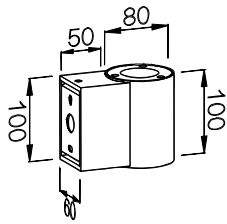

- **CODE - IP65** **COLOR**
 UDRSSM08102 MIRRORRED
 UDRSSB08102 BRUSHED
 POWER: 2x5/8W

- **CODE - IP65** **COLOR**
 UDRSSM08152 MIRRORRED
 UDRSSB08152 BRUSHED
 POWER: 2x5/8W

- **CODE - IP65** **COLOR**
 UDRSSM08202 MIRRORRED
 UDRSSB08202 BRUSHED
 POWER: 2x5/8W

- **CODE - IP65** **COLOR**
 UDRSSM08101 MIRRORRED
 UDRSSB08101 BRUSHED
 POWER: 1x5/10W

- **CODE - IP65** **COLOR**
 UDRSSM08151 MIRRORRED
 UDRSSB08151 BRUSHED
 POWER: 1x5/10W

- **CODE - IP65** **COLOR**
 UDRSSM08201 MIRRORRED
 UDRSSB08201 BRUSHED
 POWER: 1x5/10W

• **PHOTOMETRIC [Unit: cd]**

• **PERFORMANCE**

- 2x5W - 36V - 250mA - 886lm
- 2x8W - 36V - 350mA - 1367lm
- 1x5W - 36V - 150mA - 425lm
- 1x10W - 36V - 250mA - 882lm