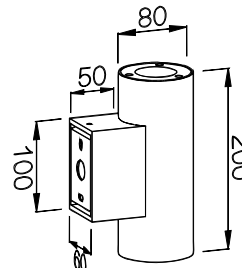

- **CODE - IP65** **COLOR**
 UDRSSM08102 MIRRORRED
 UDRSSB08102 BRUSHED
 POWER: 2x5/8W

- **CODE - IP65** **COLOR**
 UDRSSM08152 MIRRORRED
 UDRSSB08152 BRUSHED
 POWER: 2x5/8W

- **CODE - IP65** **COLOR**
 UDRSSM08202 MIRRORRED
 UDRSSB08202 BRUSHED
 POWER: 2x5/8W

- **CODE - IP65** **COLOR**
 UDRSSM08101 MIRRORRED
 UDRSSB08101 BRUSHED
 POWER: 1x5/10W

- **CODE - IP65** **COLOR**
 UDRSSM08151 MIRRORRED
 UDRSSB08151 BRUSHED
 POWER: 1x5/10W

- **CODE - IP65** **COLOR**
 UDRSSM08201 MIRRORRED
 UDRSSB08201 BRUSHED
 POWER: 1x5/10W

• **PHOTOMETRIC [Unit: cd]**

• **PERFORMANCE**

- 2x5W - 36V - 250mA - 886lm
- 2x8W - 36V - 350mA - 1367lm
- 1x5W - 36V - 150mA - 425lm
- 1x10W - 36V - 250mA - 882lm