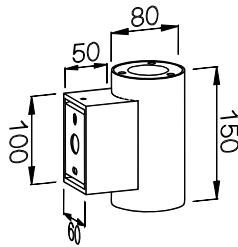

- **CODE - IP65** **COLOR**
 UDRSSM08102 MIRRORRED
 UDRSSB08102 BRUSHED
 POWER: 2x5/8W

- **CODE - IP65** **COLOR**
 UDRSSM08152 MIRRORRED
 UDRSSB08152 BRUSHED
 POWER: 2x5/8W

- **CODE - IP65** **COLOR**
 UDRSSM08202 MIRRORRED
 UDRSSB08202 BRUSHED
 POWER: 2x5/8W

- **CODE - IP65** **COLOR**
 UDRSSM08101 MIRRORRED
 UDRSSB08101 BRUSHED
 POWER: 1x5/10W

- **CODE - IP65** **COLOR**
 UDRSSM08151 MIRRORRED
 UDRSSB08151 BRUSHED
 POWER: 1x5/10W

- **CODE - IP65** **COLOR**
 UDRSSM08201 MIRRORRED
 UDRSSB08201 BRUSHED
 POWER: 1x5/10W

• **PHOTOMETRIC [Unit: cd]**

• **PERFORMANCE**

- 2x5W - 36V - 250mA - 886lm
- 2x8W - 36V - 350mA - 1367lm
- 1x5W - 36V - 150mA - 425lm
- 1x10W - 36V - 250mA - 882lm