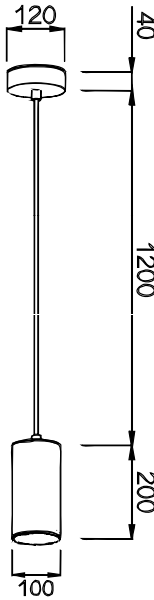

- 316L# SS Housing
- 3mm toughened glass diffuser
- CE/SAA/IP20/IP65/Class 1
- CREE/Bridgelux COB: 3000K/4000K/6000K/CRI≥80/90
- Beam Angle: 12°/24°/36°/60°
- Input: 220-240Vac/WT:-20~+50° C
- Warranty: 3/5 years

- **CODE - IP20** **COLOR**
- PDRASSM101520 MIRRORED
- PDRASSB101520 BRUSHED
- POWER: 1x5/10/15W**

- **CODE - IP20** **COLOR**
- PDRASSM102020 MIRRORED
- PDRASSB102020 BRUSHED
- POWER: 1x5/10/15W**

- **CODE - IP20** **COLOR**
- PDRASSM103020 MIRRORED
- PDRASSB103020 BRUSHED
- POWER: 1x5/10/15W**

- **CODE - IP65** **COLOR**
- PDRASSM101565 MIRRORED
- PDRASSB101565 BRUSHED
- POWER: 1x5/10/15W**

- **CODE - IP65** **COLOR**
- PDRASSM102065 MIRRORED
- PDRASSB102065 BRUSHED
- POWER: 1x5/10/15W**

- **CODE - IP65** **COLOR**
- PDRASSM103065 MIRRORED
- PDRASSB103065 BRUSHED
- POWER: 1x5/10/15W**

- **PERFORMANCE**
- 1x5W - 36V - 150mA - 577lm
- 1x10W - 36V - 250mA - 1152lm
- 1x15W - 36V - 350mA - 1725lm