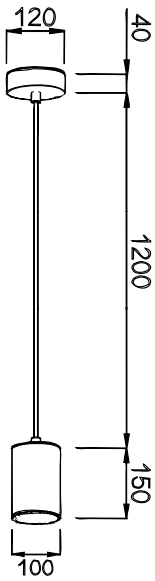

- 316L# SS Housing
- 3mm toughened glass diffuser
- CE/SAA/IP20/IP65/Class 1
- CREE/Bridgelux COB: 3000K/4000K/6000K/CRI≥80/90
- Beam Angle: 12°/24°/36°/60°
- Input: 220-240Vac/WT:-20~+50° C
- Warranty: 3/5 years

- **CODE - IP20** **COLOR**
- PDRASSM101520 MIRRORED
- PDRASSB101520 BRUSHED
- POWER: 1x5/10/15W**

- **CODE - IP20** **COLOR**
- PDRASSM102020 MIRRORED
- PDRASSB102020 BRUSHED
- POWER: 1x5/10/15W**

- **CODE - IP20** **COLOR**
- PDRASSM103020 MIRRORED
- PDRASSB103020 BRUSHED
- POWER: 1x5/10/15W**

- **CODE - IP65** **COLOR**
- PDRASSM101565 MIRRORED
- PDRASSB101565 BRUSHED
- POWER: 1x5/10/15W**

- **CODE - IP65** **COLOR**
- PDRASSM102065 MIRRORED
- PDRASSB102065 BRUSHED
- POWER: 1x5/10/15W**

- **CODE - IP65** **COLOR**
- PDRASSM103065 MIRRORED
- PDRASSB103065 BRUSHED
- POWER: 1x5/10/15W**

- **PERFORMANCE**
- 1x5W - 36V - 150mA - 577lm
- 1x10W - 36V - 250mA - 1152lm
- 1x15W - 36V - 350mA - 1725lm