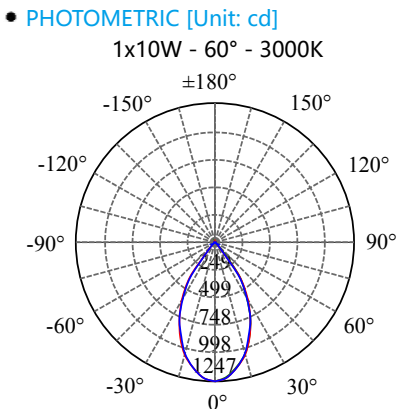

- **PERFORMANCE**
- 1x5W - 36V - 150mA - 577lm
- 1x10W - 36V - 250mA - 1152lm
- 1x15W - 36V - 350mA - 1725lm