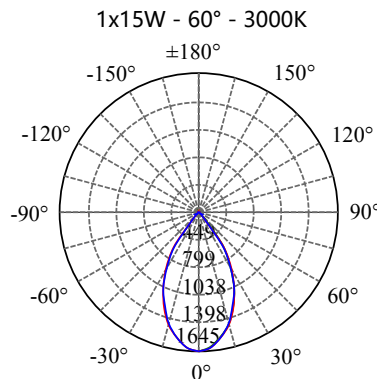

- **PERFORMANCE**
- 1x5W - 36V - 150mA - 577lm
- 1x10W - 36V - 250mA - 1152lm
- 1x15W - 36V - 350mA - 1725lm