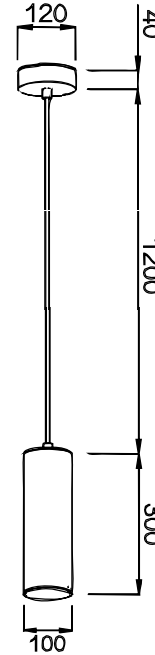

- 316L# SS Housing
- 3mm toughened glass diffuser
- CE/SAA/IP20/IP65/Class 1
- CREE/Bridgelux COB: 3000K/4000K/6000K/CRI≥80/90
- Beam Angle: 12°/24°/36°/60°
- Input: 220-240Vac/WT:-20~+50° C
- Warranty: 3/5 years

- **CODE - IP20** **COLOR**
- PDRASSM101520 MIRRORED
- PDRASSB101520 BRUSHED
- POWER: 1x5/10/15W**

- **CODE - IP20** **COLOR**
- PDRASSM102020 MIRRORED
- PDRASSB102020 BRUSHED
- POWER: 1x5/10/15W**

- **CODE - IP20** **COLOR**
- PDRASSM103020 MIRRORED
- PDRASSB103020 BRUSHED
- POWER: 1x5/10/15W**

- **CODE - IP65** **COLOR**
- PDRASSM101565 MIRRORED
- PDRASSB101565 BRUSHED
- POWER: 1x5/10/15W**

- **CODE - IP65** **COLOR**
- PDRASSM102065 MIRRORED
- PDRASSB102065 BRUSHED
- POWER: 1x5/10/15W**

- **CODE - IP65** **COLOR**
- PDRASSM103065 MIRRORED
- PDRASSB103065 BRUSHED
- POWER: 1x5/10/15W**

- **PERFORMANCE**
- 1x5W - 36V - 150mA - 577lm
- 1x10W - 36V - 250mA - 1152lm
- 1x15W - 36V - 350mA - 1725lm