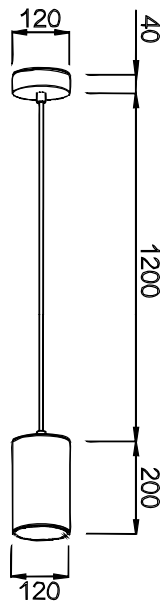

- **CODE - IP20**      **COLOR**
- PDRASSM121520    MIRRORED
- PDRASSB121520    BRUSHED

POWER: 1x10/15/20W

- **CODE - IP20**      **COLOR**
- PDRASSM122020    MIRRORED
- PDRASSB122020    BRUSHED

POWER: 1x10/15/20W

- **CODE - IP20**      **COLOR**
- PDRASSM124020    MIRRORED
- PDRASSB124020    BRUSHED

POWER: 1x10/15/20W

- **CODE - IP65**      **COLOR**
- PDRASSM121565    MIRRORED
- PDRASSB121565    BRUSHED

POWER: 1x10/15/20W

- **CODE - IP65**      **COLOR**
- PDRASSM122065    MIRRORED
- PDRASSB122065    BRUSHED

POWER: 1x10/15/20W

- **CODE - IP65**      **COLOR**
- PDRASSM124065    MIRRORED
- PDRASSB124065    BRUSHED

POWER: 1x10/15/20W

- **PHOTOMETRIC [Unit: cd]**
- 1x20W - 60° - 3000K

- 1x20W - 36° - 3000K

- **PERFORMANCE**
- 1x10W - 36V - 250mA - 1182lm
- 1x15W - 36V - 350mA - 1743lm
- 1x20W - 36V - 500mA - 2385lm