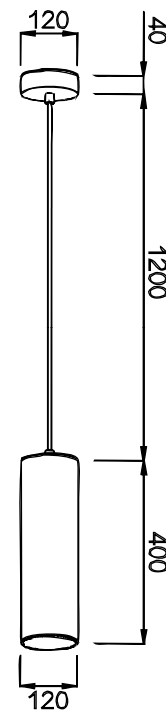

- **CODE - IP20**      **COLOR**
- PDRASSM121520    MIRRORED
- PDRASSB121520    BRUSHED

POWER: 1x10/15/20W

- **CODE - IP20**      **COLOR**
- PDRASSM122020    MIRRORED
- PDRASSB122020    BRUSHED

POWER: 1x10/15/20W

- **CODE - IP20**      **COLOR**
- PDRASSM124020    MIRRORED
- PDRASSB124020    BRUSHED

POWER: 1x10/15/20W

- **CODE - IP65**      **COLOR**
- PDRASSM121565    MIRRORED
- PDRASSB121565    BRUSHED

POWER: 1x10/15/20W

- **CODE - IP65**      **COLOR**
- PDRASSM122065    MIRRORED
- PDRASSB122065    BRUSHED

POWER: 1x10/15/20W

- **CODE - IP65**      **COLOR**
- PDRASSM124065    MIRRORED
- PDRASSB124065    BRUSHED

POWER: 1x10/15/20W

- **PHOTOMETRIC [Unit: cd]**
- 1x20W - 60° - 3000K

- 1x20W - 36° - 3000K

- **PERFORMANCE**
- 1x10W - 36V - 250mA - 1182lm
- 1x15W - 36V - 350mA - 1743lm
- 1x20W - 36V - 500mA - 2385lm