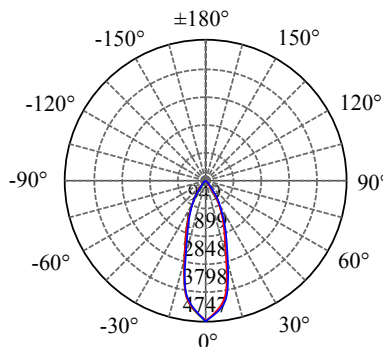

- **CODE - IP65**      **COLOR**
- PDRASSM122065    MIRRORED
- PDRASSB122065    BRUSHED

POWER: 1x10/15/20W

- **CODE - IP65**      **COLOR**
- PDRASSM124065    MIRRORED
- PDRASSB124065    BRUSHED

POWER: 1x10/15/20W

- **PHOTOMETRIC [Unit: cd]**
- 1x20W - 60° - 3000K

- 1x20W - 36° - 3000K

- **PERFORMANCE**
- 1x10W - 36V - 250mA - 1182lm
- 1x15W - 36V - 350mA - 1743lm
- 1x20W - 36V - 500mA - 2385lm