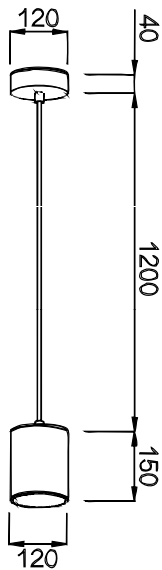

- **CODE - IP20**      **COLOR**
- PDRASSM121520    MIRRORED
- PDRASSB121520    BRUSHED

POWER: 1x10/15/20W

- **CODE - IP20**      **COLOR**
- PDRASSM122020    MIRRORED
- PDRASSB122020    BRUSHED

POWER: 1x10/15/20W

- **CODE - IP20**      **COLOR**
- PDRASSM124020    MIRRORED
- PDRASSB124020    BRUSHED

POWER: 1x10/15/20W

- **CODE - IP65**      **COLOR**
- PDRASSM121565    MIRRORED
- PDRASSB121565    BRUSHED

POWER: 1x10/15/20W

- **CODE - IP65**      **COLOR**
- PDRASSM122065    MIRRORED
- PDRASSB122065    BRUSHED

POWER: 1x10/15/20W

- **CODE - IP65**      **COLOR**
- PDRASSM124065    MIRRORED
- PDRASSB124065    BRUSHED

POWER: 1x10/15/20W

- **PHOTOMETRIC [Unit: cd]**
- 1x20W - 60° - 3000K

- 1x20W - 36° - 3000K

- **PERFORMANCE**
- 1x10W - 36V - 250mA - 1182lm
- 1x15W - 36V - 350mA - 1743lm
- 1x20W - 36V - 500mA - 2385lm