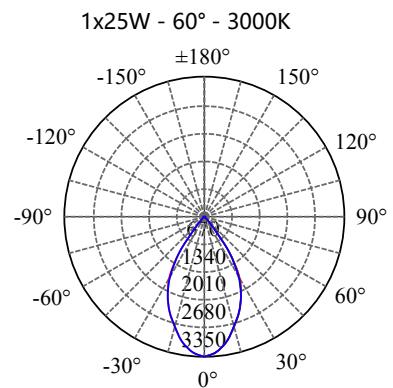

- 316L# SS housing
- 3mm toughened glass diffuser
- Cut out : Φ 110-115mm
- CE/SAA/IP20/IP65
- CREE/Bridgelux COB: 3000K/4000K/6000K/CRI \geq 80/90
- Beam Angle: 12°/ 24°/36°/60°
- Input: 220-240Vac/WT:-20~+50° C
- Warranty: 3/5 years

- **CODE - IP20** **COLOR**
DLRSSM12151520 MIRROED
DLRSSB12151520 BRUSHED

POWER: 1x10/15/20/25W

- **CODE - IP65** **COLOR**
DLRSSM12151565 MIRROED
DLRSSB12151565 BRUSHED

POWER: 1x10/15/20/25W

• **PHOTOMETRIC [Unit:: cd]**

• **PERFORMANCE**

- 1x10W - 36V - 250mA - 1182lm
- 1x15W - 36V - 350mA - 1743lm
- 1x20W - 36V - 500mA - 2385lm
- 1x25W - 36V - 650mA - 2756lm