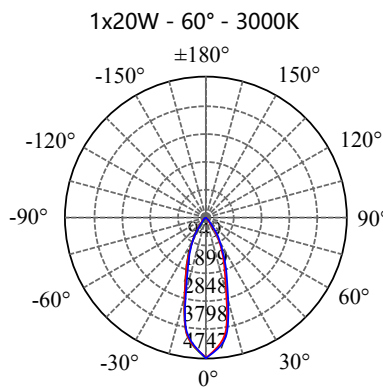

- 316L# SS housing
- 3mm toughened glass diffuser
- Cut out : Φ 110-115mm
- CE/SAA/IP20/IP65
- CREE/Bridgelux COB: 3000K/4000K/6000K/CRI \geq 80/90
- Beam Angle: 12°/ 24°/36°/60°
- Input: 220-240Vac/WT:-20~+50° C
- Warranty: 3/5 years

- **CODE - IP20** **COLOR**
DLRSSM12151520 MIRROED
DLRSSB12151520 BRUSHED

POWER: 1x10/15/20/25W

- **CODE - IP65** **COLOR**
DLRSSM12151565 MIRROED
DLRSSB12151565 BRUSHED

POWER: 1x10/15/20/25W

• **PHOTOMETRIC [Unit:: cd]**

• **PERFORMANCE**

- 1x10W - 36V - 250mA - 1182lm
- 1x15W - 36V - 350mA - 1743lm
- 1x20W - 36V - 500mA - 2385lm
- 1x25W - 36V - 650mA - 2756lm