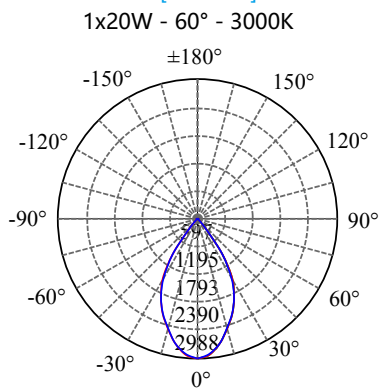

- 316L# SS housing
- 3mm toughened glass diffuser
- Cut out : Φ 110-115mm
- CE/SAA/IP20/IP65
- CREE/Bridgelux COB: 3000K/4000K/6000K/CRI \geq 80/90
- Beam Angle: 12°/ 24°/36°/60°
- Input: 220-240Vac/WT:-20~+50° C
- Warranty: 3/5 years

- **CODE - IP20** **COLOR**
DLRSSM12151520 MIRROED
DLRSSB12151520 BRUSHED

POWER: 1x10/15/20/25W

- **CODE - IP65** **COLOR**
DLRSSM12151565 MIRROED
DLRSSB12151565 BRUSHED

POWER: 1x10/15/20/25W

• **PHOTOMETRIC [Unit:: cd]**

• **PERFORMANCE**

- 1x10W - 36V - 250mA - 1182lm
- 1x15W - 36V - 350mA - 1743lm
- 1x20W - 36V - 500mA - 2385lm
- 1x25W - 36V - 650mA - 2756lm