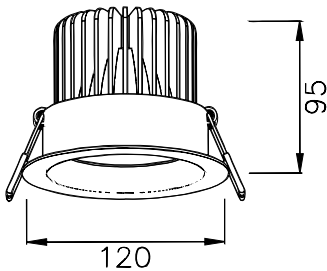

- 316L# SS housing
- 3mm toughened glass diffuser
- Cut out : Φ 110-115mm
- CE/SAA/IP20/IP65
- CREE/Bridgelux COB: 3000K/4000K/6000K/CRI \geq 80/90
- Beam Angle: 12°/ 24°/36°/60°
- Input: 220-240Vac/WT:-20~+50° C
- Warranty: 3/5 years

- **CODE - IP20** **COLOR**
DLRSSM12151520 MIRROED
DLRSSB12151520 BRUSHED

POWER: 1x10/15/20/25W

- **CODE - IP65** **COLOR**
DLRSSM12151565 MIRROED
DLRSSB12151565 BRUSHED

POWER: 1x10/15/20/25W

• **PHOTOMETRIC [Unit:: cd]**

• **PERFORMANCE**

- 1x10W - 36V - 250mA - 1182lm
- 1x15W - 36V - 350mA - 1743lm
- 1x20W - 36V - 500mA - 2385lm
- 1x25W - 36V - 650mA - 2756lm