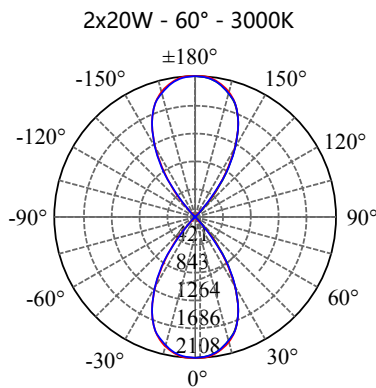

- **PERFORMANCE**
  2x15W - 36V - 750mA - 3438lm
  2x20W - 36V - 1050mA - 4668lm
  2x30W - 36V - 1500mA - 7055lm

- 1x15W - 36V - 350mA - 1723lm
  1x20W - 36V - 500mA - 2335lm
  1x30W - 36V - 750mA - 3508lm