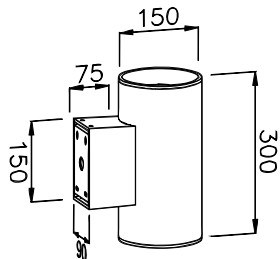

- 316L# SS housing
- 3mm toughened glass diffuser
- CE/SAA/IP20/Class 1
- CREE/Bridgelux COB: 3000K/4000K/6000K/CRI≥80/90
- Beam Angle: 12°/24°/36°/60°
- Input: 220-240Vac/WT:-20~+50° C
- Warranty: 3/5 years

- **CODE - IP20** **COLOR**
 UDRASSM15202 MIRRORED
 UDRASSB15202 BRUSHED
 POWER: 2x15/20W

- **CODE - IP20** **COLOR**
 UDRASSM15302 MIRRORED
 UDRASSB15302 BRUSHED
 POWER: 2x15/20/30W

- **CODE - IP20** **COLOR**
 UDRASSM15201 MIRRORED
 UDRASSB15201 BRUSHED
 POWER: 1x15/20/30W

- **CODE - IP20** **COLOR**
 UDRASSM15301 MIRRORED
 UDRASSB15301 BRUSHED
 POWER: 1x15/20/30W

- **PERFORMANCE**
 2x15W - 36V - 750mA - 3438lm
 2x20W - 36V - 1050mA - 4668lm
 2x30W - 36V - 1500mA - 7055lm

- 1x15W - 36V - 350mA - 1723lm
 1x20W - 36V - 500mA - 2335lm
 1x30W - 36V - 750mA - 3508lm