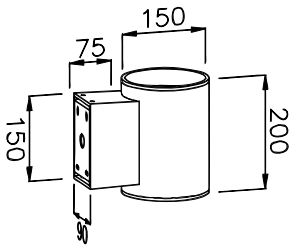

- **CODE - IP20** **COLOR**
 UDRASSM15202 MIRRORED
 UDRASSB15202 BRUSHED
 POWER: 2x15/20W

- **CODE - IP20** **COLOR**
 UDRASSM15302 MIRRORED
 UDRASSB15302 BRUSHED
 POWER: 2x15/20/30W

- **CODE - IP20** **COLOR**
 UDRASSM15201 MIRRORED
 UDRASSB15201 BRUSHED
 POWER: 1x15/20/30W

- **CODE - IP20** **COLOR**
 UDRASSM15301 MIRRORED
 UDRASSB15301 BRUSHED
 POWER: 1x15/20/30W

- **PERFORMANCE**
 2x15W - 36V - 750mA - 3438lm
 2x20W - 36V - 1050mA - 4668lm
 2x30W - 36V - 1500mA - 7055lm

- 1x15W - 36V - 350mA - 1723lm
 1x20W - 36V - 500mA - 2335lm
 1x30W - 36V - 750mA - 3508lm