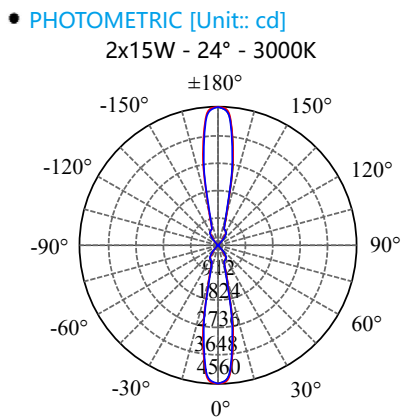

- **PERFORMANCE**
  2x15W - 36V - 750mA - 3438lm
  2x20W - 36V - 1050mA - 4668lm
  2x30W - 36V - 1500mA - 7055lm

- 1x15W - 36V - 350mA - 1723lm
  1x20W - 36V - 500mA - 2335lm
  1x30W - 36V - 750mA - 3508lm