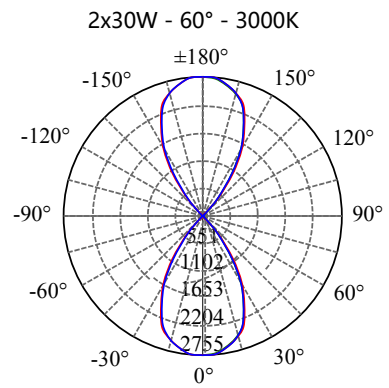

- **PERFORMANCE**
  2x15W - 36V - 750mA - 3438lm
  2x20W - 36V - 1050mA - 4668lm
  2x30W - 36V - 1500mA - 7055lm

- 1x15W - 36V - 350mA - 1723lm
  1x20W - 36V - 500mA - 2335lm
  1x30W - 36V - 750mA - 3508lm