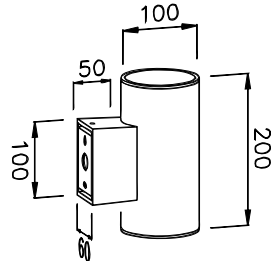

- 316L# SS housing
- 3mm toughened glass diffuser
- CE/SAA/IP20/Class 1
- CREE/Bridgelux COB: 3000K/4000K/6000K/CRI≥80/90
- Beam Angle: 12°/24°/36°/60°
- Input: 220-240Vac/WT:-20~+50° C
- Warranty: 3/5 years

- **CODE - IP20** **COLOR**
 UDRASSM10152 MIRRORED
 UDRASSB10152 BRUSHED
 POWER: 2x5/8W

- **CODE - IP20** **COLOR**
 UDRASSM10202 MIRRORED
 UDRASSB10202 BRUSHED
 POWER: 2x5/8W

- **CODE - IP20** **COLOR**
 UDRASSM10151 MIRRORED
 UDRASSB10151 BRUSHED
 POWER: 1x5/10/15W

- **CODE - IP20** **COLOR**
 UDRASSM10201 MIRRORED
 UDRASSB10201 BRUSHED
 POWER: 1x5/10/15W

- **PERFORMANCE**
 1x5W - 36V - 150mA - 577lm
 1x10W - 36V - 250mA - 1152lm
 1x15W - 36V - 350mA - 1725lm

- 2x5W - 36V - 250mA - 1175lm
 2x8W - 36V - 350mA - 1757lm