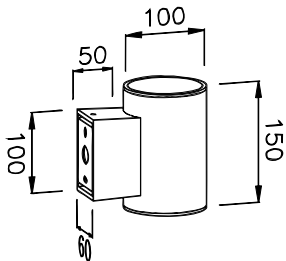

- 316L# SS housing
- 3mm toughened glass diffuser
- CE/SAA/IP20/Class 1
- CREE/Bridgelux COB: 3000K/4000K/6000K/CRI≥80/90
- Beam Angle: 12°/24°/36°/60°
- Input: 220-240Vac/WT:-20~+50° C
- Warranty: 3/5 years

- **CODE - IP20** **COLOR**
 UDRASSM10152 MIRRORED
 UDRASSB10152 BRUSHED
 POWER: 2x5/8W

- **CODE - IP20** **COLOR**
 UDRASSM10202 MIRRORED
 UDRASSB10202 BRUSHED
 POWER: 2x5/8W

- **CODE - IP20** **COLOR**
 UDRASSM10151 MIRRORED
 UDRASSB10151 BRUSHED
 POWER: 1x5/10/15W

- **CODE - IP20** **COLOR**
 UDRASSM10201 MIRRORED
 UDRASSB10201 BRUSHED
 POWER: 1x5/10/15W

- **PERFORMANCE**
 1x5W - 36V - 150mA - 577lm
 1x10W - 36V - 250mA - 1152lm
 1x15W - 36V - 350mA - 1725lm

- 2x5W - 36V - 250mA - 1175lm
 2x8W - 36V - 350mA - 1757lm