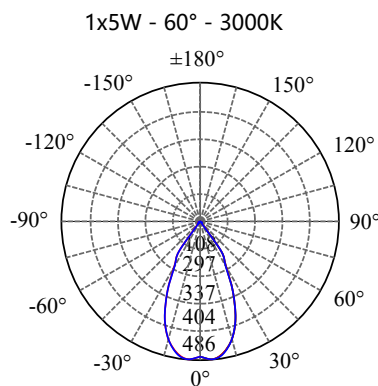

- 316L# SS housing
- 3mm toughened glass diffuser
- CE/SAA/IP20/Class 1
- CREE/Bridgelux COB: 3000K/4000K/6000K/CRI≥80/90
- Beam Angle: 12°/24°/36°/60°
- Input: 220-240Vac/WT:-20~+50° C
- Warranty: 3/5 years

- **CODE - IP20** **COLOR**
 UDRASSM10152 MIRRORED
 UDRASSB10152 BRUSHED
 POWER: 2x5/8W

- **CODE - IP20** **COLOR**
 UDRASSM10202 MIRRORED
 UDRASSB10202 BRUSHED
 POWER: 2x5/8W

- **CODE - IP20** **COLOR**
 UDRASSM10151 MIRRORED
 UDRASSB10151 BRUSHED
 POWER: 1x5/10/15W

- **CODE - IP20** **COLOR**
 UDRASSM10201 MIRRORED
 UDRASSB10201 BRUSHED
 POWER: 1x5/10/15W

- **PERFORMANCE**
 1x5W - 36V - 150mA - 577lm
 1x10W - 36V - 250mA - 1152lm
 1x15W - 36V - 350mA - 1725lm

- 2x5W - 36V - 250mA - 1175lm
 2x8W - 36V - 350mA - 1757lm