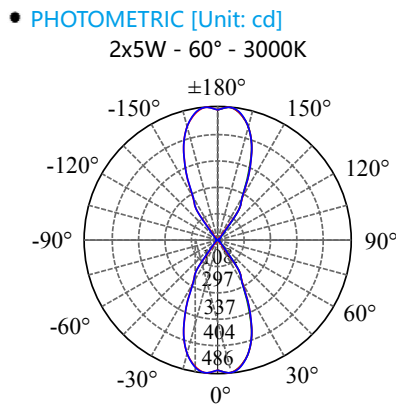

- 316L# SS housing
- 3mm toughened glass diffuser
- CE/SAA/IP20/Class 1
- CREE/Bridgelux COB: 3000K/4000K/6000K/CRI≥80/90
- Beam Angle: 12°/24°/36°/60°
- Input: 220-240Vac/WT:-20~+50° C
- Warranty: 3/5 years

- **CODE - IP20** **COLOR**
 UDRASSM10152 MIRRORED
 UDRASSB10152 BRUSHED
 POWER: 2x5/8W

- **CODE - IP20** **COLOR**
 UDRASSM10202 MIRRORED
 UDRASSB10202 BRUSHED
 POWER: 2x5/8W

- **CODE - IP20** **COLOR**
 UDRASSM10151 MIRRORED
 UDRASSB10151 BRUSHED
 POWER: 1x5/10/15W

- **CODE - IP20** **COLOR**
 UDRASSM10201 MIRRORED
 UDRASSB10201 BRUSHED
 POWER: 1x5/10/15W

- **PERFORMANCE**
 1x5W - 36V - 150mA - 577lm
 1x10W - 36V - 250mA - 1152lm
 1x15W - 36V - 350mA - 1725lm

- 2x5W - 36V - 250mA - 1175lm
 2x8W - 36V - 350mA - 1757lm