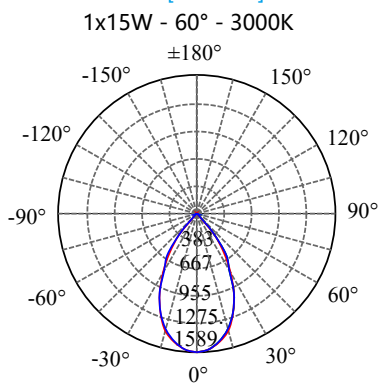

- 316L# SS housing
- 3mm toughened glass diffuser
- Cut out :  $\Phi 140-145\text{mm}$
- CE/SAA/IP20/IP65
- CREE/Bridgelux COB: 3000K/4000K/6000K/CRI $\geq 80/90$
- Beam Angle: 12°/ 24°/36°/60°
- Input: 220-240Vac/WT:-20~ +50° C
- Warranty: 3/5 years

• **PHOTOMETRIC [Unit:: cd]**

• **PERFORMANCE**

- 1x15W - 36V - 350mA - 1723lm
- 1x20W - 36V - 500mA - 2335lm
- 1x30W - 36V - 750mA - 3508lm