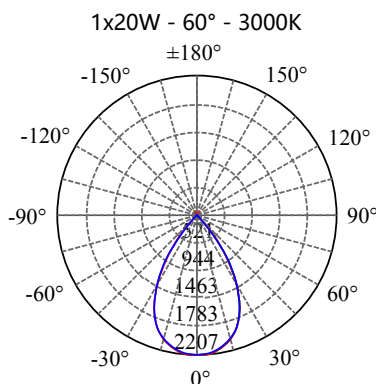

- 316L# SS housing
- 3mm toughened glass diffuser
- Cut out :  $\Phi 140-145\text{mm}$
- CE/SAA/IP20/IP65
- CREE/Bridgelux COB: 3000K/4000K/6000K/CRI $\geq 80/90$
- Beam Angle: 12°/ 24°/36°/60°
- Input: 220-240Vac/WT:-20~ +50° C
- Warranty: 3/5 years

• **PHOTOMETRIC [Unit:: cd]**

• **PERFORMANCE**

- 1x15W - 36V - 350mA - 1723lm
- 1x20W - 36V - 500mA - 2335lm
- 1x30W - 36V - 750mA - 3508lm