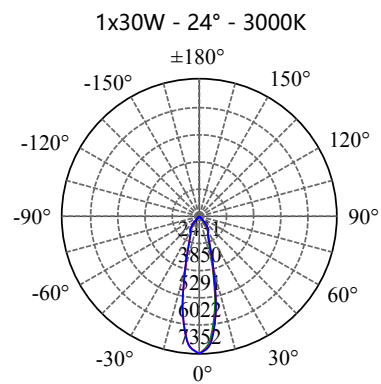

- 316L# SS housing
- 3mm toughened glass diffuser
- Cut out :  $\Phi 140-145\text{mm}$
- CE/SAA/IP20/IP65
- CREE/Bridgelux COB: 3000K/4000K/6000K/CRI $\geq 80/90$
- Beam Angle: 12°/ 24°/36°/60°
- Input: 220-240Vac/WT:-20~ +50° C
- Warranty: 3/5 years

• **PHOTOMETRIC [Unit:: cd]**

• **PERFORMANCE**

- 1x15W - 36V - 350mA - 1723lm
- 1x20W - 36V - 500mA - 2335lm
- 1x30W - 36V - 750mA - 3508lm