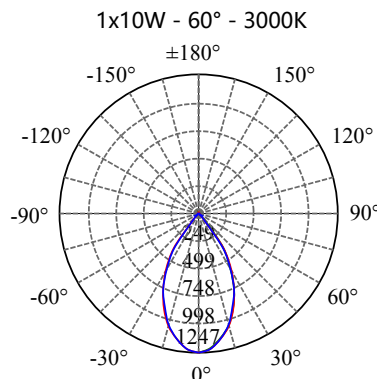

- 316L# SS housing
- 3mm toughened glass diffuser
- Cut out : $\Phi 90-95\text{mm}$
- CE/SAA/IP20/IP65
- CREE/Bridgelux COB: 3000K/4000K/6000K/CRI $\geq 80/90$
- Beam Angle: 12°/24°/36°/60°
- Input: 220-240Vac/WT:-20~+50° C
- Warranty: 3/5 years

- **CODE - IP20** **COLOR**
DLRSSM10131320 MIRROED
DLRSSB10131320 BRUSHED

POWER: 1x5/10/15W

- **CODE - IP65** **COLOR**
DLRSSM10131365 MIRROED
DLRSSB10131365 BRUSHED

POWER: 1x5/10/15W

• **PHOTOMETRIC [Unit:: cd]**