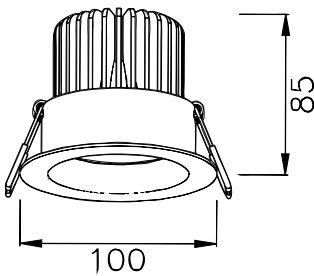

- 316L# SS housing
- 3mm toughened glass diffuser
- Cut out : $\Phi 90-95\text{mm}$
- CE/SAA/IP20/IP65
- CREE/Bridgelux COB: 3000K/4000K/6000K/CRI $\geq 80/90$
- Beam Angle: 12°/24°/36°/60°
- Input: 220-240Vac/WT:-20~+50° C
- Warranty: 3/5 years

- **CODE - IP20** **COLOR**
DLRSSM10131320 MIRROED
DLRSSB10131320 BRUSHED

POWER: 1x5/10/15W

- **CODE - IP65** **COLOR**
DLRSSM10131365 MIRROED
DLRSSB10131365 BRUSHED

POWER: 1x5/10/15W

• **PHOTOMETRIC [Unit:: cd]**

• **PERFORMANCE**

- 1x5W - 36V - 150mA - 577lm
- 1x10W - 36V - 250mA - 1152lm
- 1x15W - 36V - 350mA - 1725lm