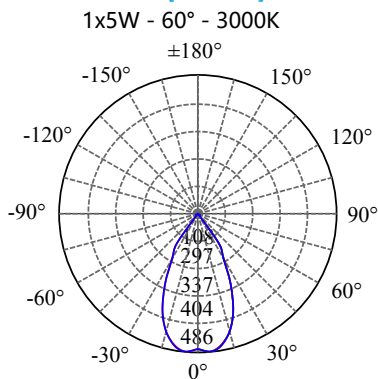

- 316L# SS housing
- 3mm toughened glass diffuser
- Cut out : $\Phi 90-95\text{mm}$
- CE/SAA/IP20/IP65
- CREE/Bridgelux COB: 3000K/4000K/6000K/CRI $\geq 80/90$
- Beam Angle: 12°/24°/36°/60°
- Input: 220-240Vac/WT:-20~+50° C
- Warranty: 3/5 years

- **CODE - IP20** **COLOR**
DLRSSM10131320 MIRROED
DLRSSB10131320 BRUSHED

POWER: 1x5/10/15W

- **CODE - IP65** **COLOR**
DLRSSM10131365 MIRROED
DLRSSB10131365 BRUSHED

POWER: 1x5/10/15W

• **PHOTOMETRIC [Unit:: cd]**