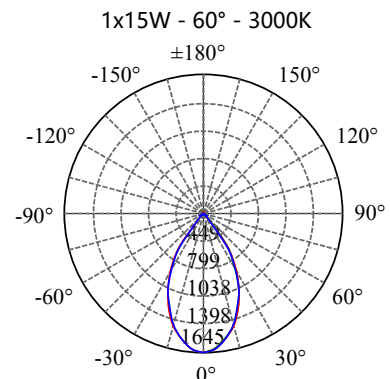

- 316L# SS housing
- 3mm toughened glass diffuser
- Cut out : $\Phi 90-95\text{mm}$
- CE/SAA/IP20/IP65
- CREE/Bridgelux COB: 3000K/4000K/6000K/CRI $\geq 80/90$
- Beam Angle: 12°/24°/36°/60°
- Input: 220-240Vac/WT:-20~+50° C
- Warranty: 3/5 years

- **CODE - IP20** **COLOR**
DLRSSM10131320 MIRROED
DLRSSB10131320 BRUSHED

POWER: 1x5/10/15W

- **CODE - IP65** **COLOR**
DLRSSM10131365 MIRROED
DLRSSB10131365 BRUSHED

POWER: 1x5/10/15W

• **PHOTOMETRIC [Unit:: cd]**

• **PERFORMANCE**

- 1x5W - 36V - 150mA - 577lm
- 1x10W - 36V - 250mA - 1152lm
- 1x15W - 36V - 350mA - 1725lm