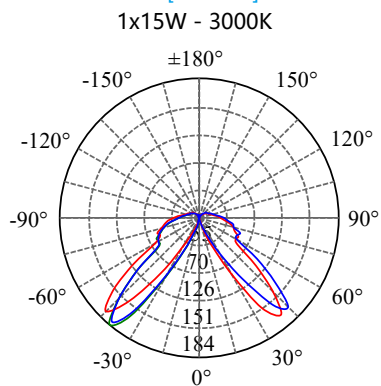

- 316L# SS housing
- 4mm thick PMMA diffuser
- CE/SAA/IP65/IK08/Class 1
- SAMSUNG SMD: 3000K/4000K/6000K/CRI≥80/90
- Input: 220-240Vac/WT:-20~+50° C
- Warranty: 3 years

- **CODE - IP65** **COLOR**
 BLRFFSSM1560 MIRRORED
 BLRFFSSB1560 BRUSHED

POWER: 1x15/20W

- **CODE - IP65** **COLOR**
 BLRFFSSM15100 MIRRORED
 BLRFFSSB15100 BRUSHED

POWER: 1x15/20W

• **PHOTOMETRIC [Unit: cd]**

• **PERFORMANCE**

- 1x15W - 36V - 350mA - 945lm
- 1x20W - 36V - 500mA - 1268lm