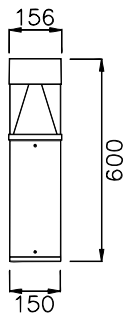

- 316L# SS housing
- 4mm thick PMMA diffuser
- CE/SAA/IP65/IK08/Class 1
- SAMSUNG SMD: 3000K/4000K/6000K/CRI≥80/90
- Input: 220-240Vac/WT:-20~+50° C
- Warranty: 3 years

- **CODE - IP65** **COLOR**
 BLRFFSSM1560 MIRRORED
 BLRFFSSB1560 BRUSHED

POWER: 1x15/20W

- **CODE - IP65** **COLOR**
 BLRFFSSM15100 MIRRORED
 BLRFFSSB15100 BRUSHED

POWER: 1x15/20W

• **PHOTOMETRIC [Unit: cd]**

• **PERFORMANCE**

- 1x15W - 36V - 350mA - 945lm
- 1x20W - 36V - 500mA - 1268lm