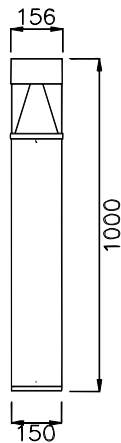

- 316L# SS housing
- 4mm thick PMMA diffuser
- CE/SAA/IP65/IK08/Class 1
- SAMSUNG SMD: 3000K/4000K/6000K/CRI≥80/90
- Input: 220-240Vac/WT:-20~+50° C
- Warranty: 3 years

- **CODE - IP65** **COLOR**
 BLRFFSSM1560 MIRRORED
 BLRFFSSB1560 BRUSHED

POWER: 1x15/20W

- **CODE - IP65** **COLOR**
 BLRFFSSM15100 MIRRORED
 BLRFFSSB15100 BRUSHED

POWER: 1x15/20W

• **PHOTOMETRIC [Unit: cd]**

• **PERFORMANCE**

- 1x15W - 36V - 350mA - 945lm
- 1x20W - 36V - 500mA - 1268lm