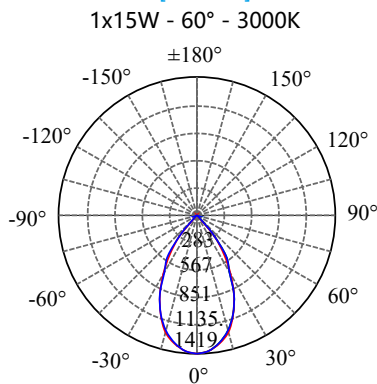

- 316L# SS housing
- 3mm toughened glass diffuser
- CE/SAA/IP20/IP65/Class 1
- CREE/Bridgelux COB: 3000K/4000K/6000K/CRI≥80/90
- Beam Angle: 12°/24°/36°/60°
- Input: 220-240Vac/WT:-20~+50° C
- Warranty: 3/5 years

- **CODE - IP20** **COLOR**
SDRASSM121520 MIRRORED
SDRASSB121520 BRUSHED

POWER: 1x10/15/20W

- **CODE - IP20** **COLOR**
SDRASSM122020 MIRRORED
SDRASSB122020 BRUSHED

POWER: 1x10/15/20W

- **CODE - IP65** **COLOR**
SDRASSM121565 MIRRORED
SDRASSB121565 BRUSHED

POWER: 1x10/15/20W

- **CODE - IP65** **COLOR**
SDRASSM122065 MIRRORED
SDRASSB122065 BRUSHED

POWER: 1x10/15/20W

• **PHOTOMETRIC [Unit: cd]**

• **PERFORMANCE**

- 1x10W - 36V - 250mA - 1182lm
- 1x15W - 36V - 350mA - 1743lm
- 1x20W - 36V - 500mA - 2385lm