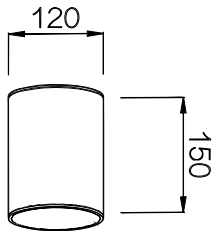

- **CODE - IP20** **COLOR**
SDRASSM121520 MIRRORED
SDRASSB121520 BRUSHED

POWER: 1x10/15/20W

- **CODE - IP20** **COLOR**
SDRASSM122020 MIRRORED
SDRASSB122020 BRUSHED

POWER: 1x10/15/20W

- **CODE - IP65** **COLOR**
SDRASSM121565 MIRRORED
SDRASSB121565 BRUSHED

POWER: 1x10/15/20W

- **CODE - IP65** **COLOR**
SDRASSM122065 MIRRORED
SDRASSB122065 BRUSHED

POWER: 1x10/15/20W

• **PHOTOMETRIC [Unit: cd]**

• **PERFORMANCE**

- 1x10W - 36V - 250mA - 1182lm
- 1x15W - 36V - 350mA - 1743lm
- 1x20W - 36V - 500mA - 2385lm