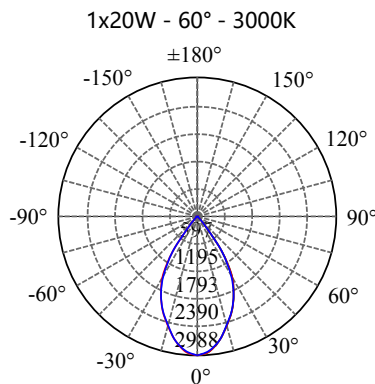

- 316L# SS housing
- 3mm toughened glass diffuser
- CE/SAA/IP20/IP65/Class 1
- CREE/Bridgelux COB: 3000K/4000K/6000K/CRI≥80/90
- Beam Angle: 12°/24°/36°/60°
- Input: 220-240Vac/WT:-20~+50° C
- Warranty: 3/5 years

- **CODE - IP20** **COLOR**
SDRASSM121520 MIRRORED
SDRASSB121520 BRUSHED

POWER: 1x10/15/20W

- **CODE - IP20** **COLOR**
SDRASSM122020 MIRRORED
SDRASSB122020 BRUSHED

POWER: 1x10/15/20W

- **CODE - IP65** **COLOR**
SDRASSM121565 MIRRORED
SDRASSB121565 BRUSHED

POWER: 1x10/15/20W

- **CODE - IP65** **COLOR**
SDRASSM122065 MIRRORED
SDRASSB122065 BRUSHED

POWER: 1x10/15/20W

• **PHOTOMETRIC [Unit: cd]**

• **PERFORMANCE**

- 1x10W - 36V - 250mA - 1182lm
- 1x15W - 36V - 350mA - 1743lm
- 1x20W - 36V - 500mA - 2385lm