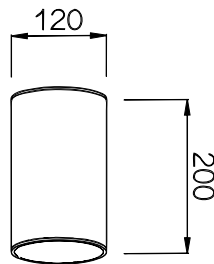

- **CODE - IP20** **COLOR**
SDRASSM121520 MIRRORED
SDRASSB121520 BRUSHED

POWER: 1x10/15/20W

- **CODE - IP20** **COLOR**
SDRASSM122020 MIRRORED
SDRASSB122020 BRUSHED

POWER: 1x10/15/20W

- **CODE - IP65** **COLOR**
SDRASSM121565 MIRRORED
SDRASSB121565 BRUSHED

POWER: 1x10/15/20W

- **CODE - IP65** **COLOR**
SDRASSM122065 MIRRORED
SDRASSB122065 BRUSHED

POWER: 1x10/15/20W

• **PHOTOMETRIC [Unit: cd]**

• **PERFORMANCE**

- 1x10W - 36V - 250mA - 1182lm
- 1x15W - 36V - 350mA - 1743lm
- 1x20W - 36V - 500mA - 2385lm