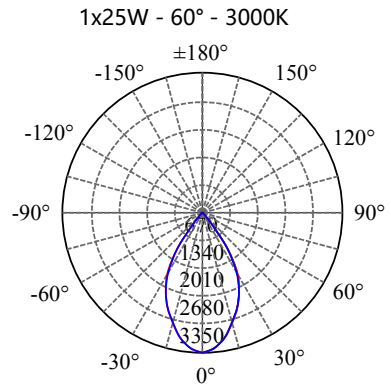

ADJ

- 316L# SS housing
- 3mm toughened glass diffuser
- Cut out :  $\Phi 140-145\text{mm}$
- CE/SAA/IP20/IP65
- CREE/Bridgelux COB: 3000K/4000K/6000K/CRI $\geq 80/90$
- Beam Angle: 12°/24°/36°/60°
- Input: 220-240Vac/WT:-20~+50° C
- Warranty: 3/5 years

• **PHOTOMETRIC [Unit:: cd]**

• **PERFORMANCE**

- 1x15W - 36V - 350mA - 1743lm
- 1x20W - 36V - 500mA - 2385lm
- 1x25W - 36V - 650mA - 2756lm