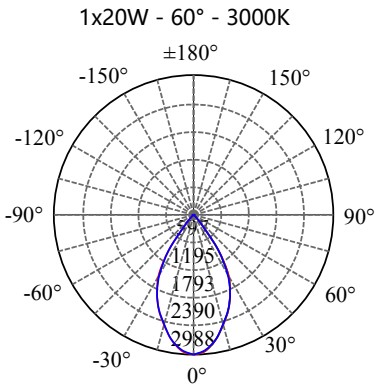

ADJ

- 316L# SS housing
- 3mm toughened glass diffuser
- Cut out :  $\Phi 140-145\text{mm}$
- CE/SAA/IP20/IP65
- CREE/Bridgelux COB: 3000K/4000K/6000K/CRI $\geq 80/90$
- Beam Angle: 12°/24°/36°/60°
- Input: 220-240Vac/WT:-20~+50° C
- Warranty: 3/5 years

• **PHOTOMETRIC [Unit:: cd]**

• **PERFORMANCE**

- 1x15W - 36V - 350mA - 1743lm
- 1x20W - 36V - 500mA - 2385lm
- 1x25W - 36V - 650mA - 2756lm