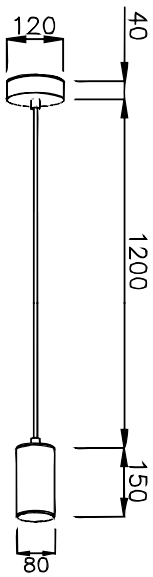

- 316L# SS Housing
- 3mm toughened glass diffuser
- CE/SAA/IP20/IP65/Class 1
- CREE/Bridgelux COB: 3000K/4000K/6000K/CRI≥80/90
- Beam Angle: 12°/24°/36°/60°
- Input: 220-240Vac/WT:-20~+50° C
- Warranty: 3/5 years

- **CODE - IP20** **COLOR**
 PDRASSM081520 MIRRORED
 PDRASSB081520 BRUSHED
POWER: 1x5/10W

- **CODE - IP20** **COLOR**
 PDRASSM082020 MIRRORED
 PDRASSB082020 BRUSHED
POWER: 1x5/10W

- **CODE - IP20** **COLOR**
 PDRASSM083020 MIRRORED
 PDRASSB083020 BRUSHED
POWER: 1x5/10W

- **CODE - IP65** **COLOR**
 PDRASSM081565 MIRRORED
 PDRASSB081565 BRUSHED
POWER: 1x5/10W

- **CODE - IP65** **COLOR**
 PDRASSM082065 MIRRORED
 PDRASSB082065 BRUSHED
POWER: 1x5/10W

- **CODE - IP65** **COLOR**
 PDRASSM083065 MIRRORED
 PDRASSB083065 BRUSHED
POWER: 1x5/10W

• **PHOTOMETRIC [Unit: cd]**

- **PERFORMANCE**
 1x5W - 36V - 150mA - 554lm
 1x10W - 36V - 250mA - 1112lm