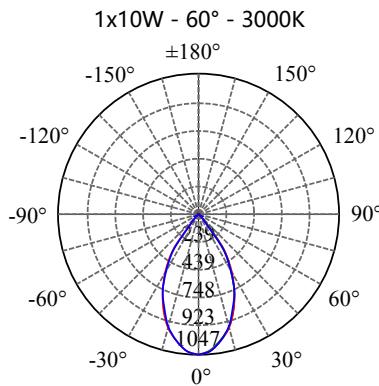

- 316L# SS Housing
- 3mm toughened glass diffuser
- CE/SAA/IP20/IP65/Class 1
- CREE/Bridgelux COB: 3000K/4000K/6000K/CRI≥80/90
- Beam Angle: 12°/24°/36°/60°
- Input: 220-240Vac/WT:-20~+50° C
- Warranty: 3/5 years

• **PHOTOMETRIC [Unit: cd]**

- **PERFORMANCE**
 1x5W - 36V - 150mA - 554lm
 1x10W - 36V - 250mA - 1112lm