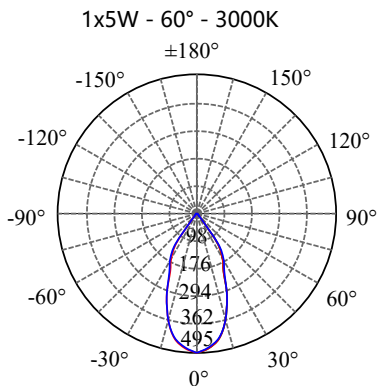

- 316L# SS Housing
- 3mm toughened glass diffuser
- CE/SAA/IP20/IP65/Class 1
- CREE/Bridgelux COB: 3000K/4000K/6000K/CRI≥80/90
- Beam Angle: 12°/24°/36°/60°
- Input: 220-240Vac/WT:-20~+50° C
- Warranty: 3/5 years

• **PHOTOMETRIC [Unit: cd]**

- **PERFORMANCE**
 1x5W - 36V - 150mA - 554lm
 1x10W - 36V - 250mA - 1112lm