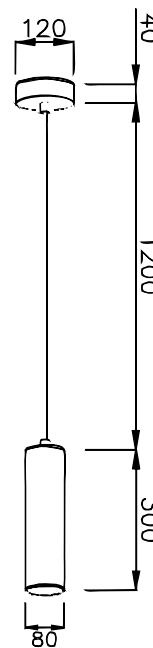

- 316L# SS Housing
- 3mm toughened glass diffuser
- CE/SAA/IP20/IP65/Class 1
- CREE/Bridgelux COB: 3000K/4000K/6000K/CRI≥80/90
- Beam Angle: 12°/24°/36°/60°
- Input: 220-240Vac/WT:-20~+50° C
- Warranty: 3/5 years

- **CODE - IP20** **COLOR**
 PDRASSM081520 MIRRORED
 PDRASSB081520 BRUSHED
POWER: 1x5/10W

- **CODE - IP20** **COLOR**
 PDRASSM082020 MIRRORED
 PDRASSB082020 BRUSHED
POWER: 1x5/10W

- **CODE - IP20** **COLOR**
 PDRASSM083020 MIRRORED
 PDRASSB083020 BRUSHED
POWER: 1x5/10W

- **CODE - IP65** **COLOR**
 PDRASSM081565 MIRRORED
 PDRASSB081565 BRUSHED
POWER: 1x5/10W

- **CODE - IP65** **COLOR**
 PDRASSM082065 MIRRORED
 PDRASSB082065 BRUSHED
POWER: 1x5/10W

- **CODE - IP65** **COLOR**
 PDRASSM083065 MIRRORED
 PDRASSB083065 BRUSHED
POWER: 1x5/10W

• **PHOTOMETRIC [Unit: cd]**

- **PERFORMANCE**
 1x5W - 36V - 150mA - 554lm
 1x10W - 36V - 250mA - 1112lm