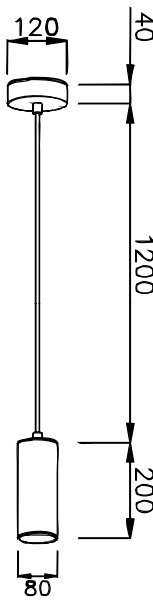

- 316L# SS Housing
- 3mm toughened glass diffuser
- CE/SAA/IP20/IP65/Class 1
- CREE/Bridgelux COB: 3000K/4000K/6000K/CRI≥80/90
- Beam Angle: 12°/24°/36°/60°
- Input: 220-240Vac/WT:-20~+50° C
- Warranty: 3/5 years

- **CODE - IP20** **COLOR**
 PDRASSM081520 MIRRORED
 PDRASSB081520 BRUSHED
POWER: 1x5/10W

- **CODE - IP20** **COLOR**
 PDRASSM082020 MIRRORED
 PDRASSB082020 BRUSHED
POWER: 1x5/10W

- **CODE - IP20** **COLOR**
 PDRASSM083020 MIRRORED
 PDRASSB083020 BRUSHED
POWER: 1x5/10W

- **CODE - IP65** **COLOR**
 PDRASSM081565 MIRRORED
 PDRASSB081565 BRUSHED
POWER: 1x5/10W

- **CODE - IP65** **COLOR**
 PDRASSM082065 MIRRORED
 PDRASSB082065 BRUSHED
POWER: 1x5/10W

- **CODE - IP65** **COLOR**
 PDRASSM083065 MIRRORED
 PDRASSB083065 BRUSHED
POWER: 1x5/10W

• **PHOTOMETRIC [Unit: cd]**

- **PERFORMANCE**
 1x5W - 36V - 150mA - 554lm
 1x10W - 36V - 250mA - 1112lm