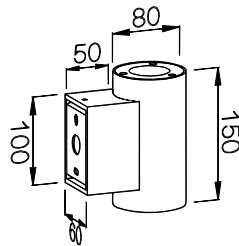

POWER: 2x5/8W

• **CODE - IP65 COLOR**

UDRB08101 BLACK
UDRG08101 GREY
UDRW08101 WHITE

POWER: 1x5/10W

• **CODE - IP65 COLOR**

UDRB08151 BLACK
UDRG08151 GREY
UDRW08151 WHITE

POWER: 1x5/10W

• **CODE - IP65 COLOR**

UDRB08201 BLACK
UDRG08201 GREY
UDRW08201 WHITE

POWER: 1x5/10W

• **PHOTOMETRIC [Unit: cd]**

2x5W - 60° - 3000K

1x5W - 60° - 3000K

• **PERFORMANCE**

2x5W - 36V - 250mA - 886lm
2x8W - 36V - 350mA - 1367lm
1x5W - 36V - 150mA - 425lm
1x10W - 36V - 250mA - 882lm