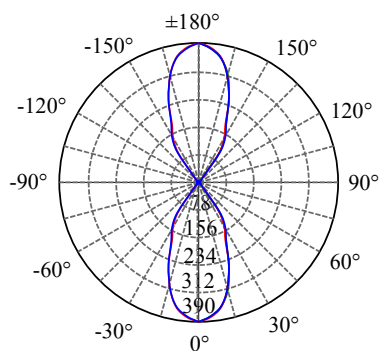

UDRB08201 BLACK
UDRG08201 GREY
UDRW08201 WHITE

POWER: 1x5/10W

• **PHOTOMETRIC [Unit: cd]**

2x5W - 60° - 3000K

1x5W - 60° - 3000K

• **PERFORMANCE**

2x5W - 36V - 250mA - 886lm
2x8W - 36V - 350mA - 1367lm
1x5W - 36V - 150mA - 425lm
1x10W - 36V - 250mA - 882lm