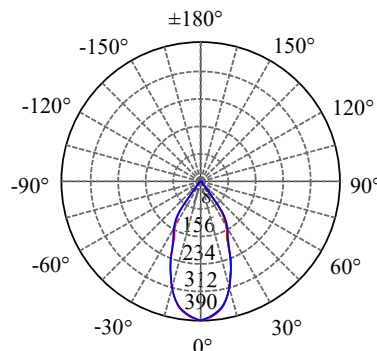

UDRB08201 BLACK
UDRG08201 GREY
UDRW08201 WHITE

POWER: 1x5/10W

• **PHOTOMETRIC [Unit: cd]**

2x5W - 60° - 3000K

1x5W - 60° - 3000K

• **PERFORMANCE**

2x5W - 36V - 250mA - 886lm
2x8W - 36V - 350mA - 1367lm
1x5W - 36V - 150mA - 425lm
1x10W - 36V - 250mA - 882lm