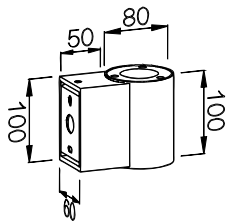

POWER: 2x5/8W

• **CODE - IP65 COLOR**

UDRB08101 BLACK
UDRG08101 GREY
UDRW08101 WHITE

POWER: 1x5/10W

• **CODE - IP65 COLOR**

UDRB08151 BLACK
UDRG08151 GREY
UDRW08151 WHITE

POWER: 1x5/10W

• **CODE - IP65 COLOR**

UDRB08201 BLACK
UDRG08201 GREY
UDRW08201 WHITE

POWER: 1x5/10W

• **PHOTOMETRIC [Unit: cd]**

2x5W - 60° - 3000K

1x5W - 60° - 3000K

• **PERFORMANCE**

2x5W - 36V - 250mA - 886lm
2x8W - 36V - 350mA - 1367lm
1x5W - 36V - 150mA - 425lm
1x10W - 36V - 250mA - 882lm