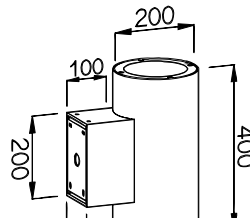

POWER: 1x20/30/40/60W

• **CODE - IP65 COLOR**

UDRB20301 BLACK  
UDRG20301 GREY  
UDRW20301 WHITE

POWER: 1x20/30/40/60W

• **CODE - IP65 COLOR**

UDRB20401 BLACK  
UDRG20401 GREY  
UDRW20401 WHITE

POWER: 1x20/30/40/60W

- **PHOTOMETRIC [Unit: cd]**

• **PERFORMANCE**

2x20W - 36V - 1050mA - 4247lm  
2x30W - 36V - 1500mA - 6260lm  
2x40W - 36V - 2100mA - 8385lm  
2x60W - 36V - 3300mA - 12326lm

1x20W - 36V - 500mA - 2127lm  
1x30W - 36V - 750mA - 3185lm  
1x40W - 36V - 1050mA - 4270lm  
1x60W - 36V - 1650mA - 6263lm