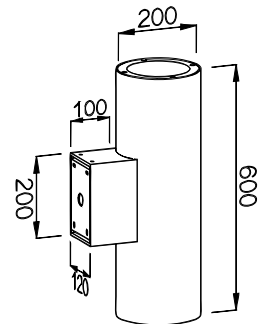

POWER: 1x20/30/40/60W

• **CODE - IP65 COLOR**

UDRB20301 BLACK  
UDRG20301 GREY  
UDRW20301 WHITE

POWER: 1x20/30/40/60W

• **CODE - IP65 COLOR**

UDRB20401 BLACK  
UDRG20401 GREY  
UDRW20401 WHITE

POWER: 1x20/30/40/60W

- **PHOTOMETRIC [Unit: cd]**

• **PERFORMANCE**

2x20W - 36V - 1050mA - 4247lm  
2x30W - 36V - 1500mA - 6260lm  
2x40W - 36V - 2100mA - 8385lm  
2x60W - 36V - 3300mA - 12326lm

1x20W - 36V - 500mA - 2127lm  
1x30W - 36V - 750mA - 3185lm  
1x40W - 36V - 1050mA - 4270lm  
1x60W - 36V - 1650mA - 6263lm