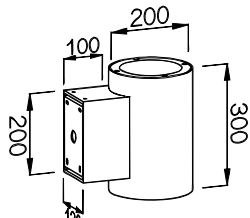

POWER: 1x20/30/40/60W

• **CODE - IP65 COLOR**

UDRB20301 BLACK  
UDRG20301 GREY  
UDRW20301 WHITE

POWER: 1x20/30/40/60W

• **CODE - IP65 COLOR**

UDRB20401 BLACK  
UDRG20401 GREY  
UDRW20401 WHITE

POWER: 1x20/30/40/60W

- **PHOTOMETRIC [Unit: cd]**

• **PERFORMANCE**

2x20W - 36V - 1050mA - 4247lm  
2x30W - 36V - 1500mA - 6260lm  
2x40W - 36V - 2100mA - 8385lm  
2x60W - 36V - 3300mA - 12326lm

1x20W - 36V - 500mA - 2127lm  
1x30W - 36V - 750mA - 3185lm  
1x40W - 36V - 1050mA - 4270lm  
1x60W - 36V - 1650mA - 6263lm