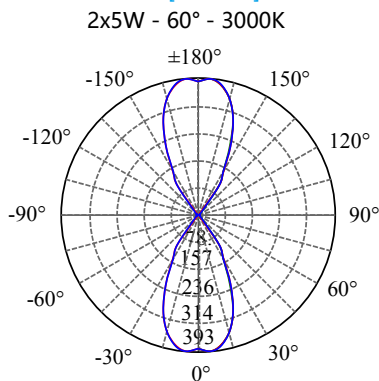

POWER: 1x5/10/15W

• **PHOTOMETRIC [Unit: cd]**

• **PERFORMANCE**

1x5W - 36V - 150mA - 448lm  
 1x10W - 36V - 250mA - 895lm  
 1x15W - 36V - 350mA - 1232lm

2x5W - 36V - 250mA - 897lm  
 2x8W - 36V - 350mA - 1384lm