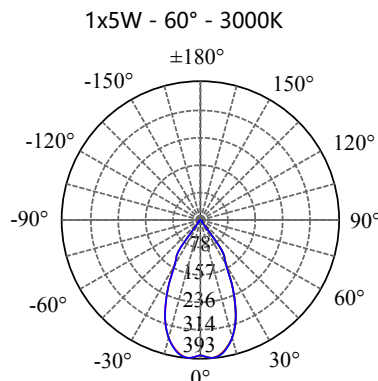

POWER: 1x5/10/15W

• **PHOTOMETRIC [Unit: cd]**

• **PERFORMANCE**

1x5W - 36V - 150mA - 448lm  
 1x10W - 36V - 250mA - 895lm  
 1x15W - 36V - 350mA - 1232lm

2x5W - 36V - 250mA - 897lm  
 2x8W - 36V - 350mA - 1384lm