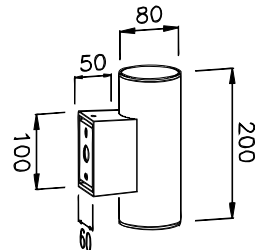

• CODE - IP20	COLOR
UDRAB08152	BLACK
UDRABW08152	BLACK+WHITE
UDRABG08152	BLACK+GOLD
UDRAW08152	WHITE
UDRAWB08152	WHITE+BLACK
UDRAWG08152	WHITE+GOLD

POWER: 2x5/8W

• CODE - IP20	COLOR
UDRAB08151	BLACK
UDRABW08151	BLACK+WHITE
UDRABG08151	BLACK+GOLD
UDRAW08151	WHITE
UDRAWB08151	WHITE+BLACK
UDRAWG08151	WHITE+GOLD

POWER: 1x5/10W

• CODE - IP20	COLOR
UDRAB08202	BLACK
UDRABW08202	BLACK+WHITE
UDRABG08202	BLACK+GOLD
UDRAW08202	WHITE
UDRAWB08202	WHITE+BLACK
UDRAWG08202	WHITE+GOLD

POWER: 2x5/8W

• CODE - IP20	COLOR
UDRAB08201	BLACK
UDRABW08201	BLACK+WHITE
UDRABG08201	BLACK+GOLD
UDRAW08201	WHITE
UDRAWB08201	WHITE+BLACK
UDRAWG08201	WHITE+GOLD

POWER: 1x5/10W

• PHOTOMETRIC [Unit: cd]

2x5W - 60° - 3000K

1x5W - 60° - 3000K

• PERFORMANCE

2x5W - 36V - 250mA - 1145lm
2x8W - 36V - 350mA - 1711lm

1x5W - 36V - 150mA - 554lm
1x10W - 36V - 250mA - 1112lm