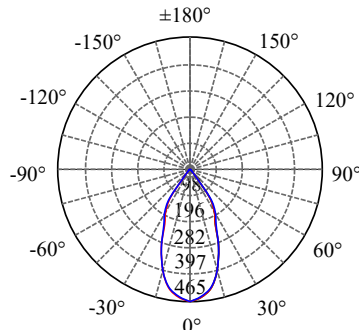

POWER: 1x5/10W

• PHOTOMETRIC [Unit: cd]

2x5W - 60° - 3000K

1x5W - 60° - 3000K

• PERFORMANCE

2x5W - 36V - 250mA - 1145lm
2x8W - 36V - 350mA - 1711lm

1x5W - 36V - 150mA - 554lm
1x10W - 36V - 250mA - 1112lm