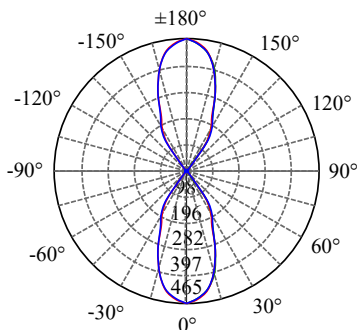

POWER: 1x5/10W

• PHOTOMETRIC [Unit: cd]

2x5W - 60° - 3000K

1x5W - 60° - 3000K

• PERFORMANCE

2x5W - 36V - 250mA - 1145lm
2x8W - 36V - 350mA - 1711lm

1x5W - 36V - 150mA - 554lm
1x10W - 36V - 250mA - 1112lm