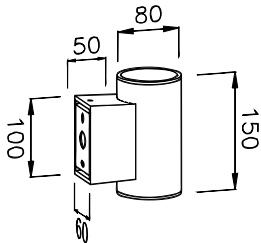

• CODE - IP20	COLOR
UDRAB08152	BLACK
UDRABW08152	BLACK+WHITE
UDRABG08152	BLACK+GOLD
UDRAW08152	WHITE
UDRAWB08152	WHITE+BLACK
UDRAWG08152	WHITE+GOLD

POWER: 2x5/8W

• CODE - IP20	COLOR
UDRAB08151	BLACK
UDRABW08151	BLACK+WHITE
UDRABG08151	BLACK+GOLD
UDRAW08151	WHITE
UDRAWB08151	WHITE+BLACK
UDRAWG08151	WHITE+GOLD

POWER: 1x5/10W

• CODE - IP20	COLOR
UDRAB08202	BLACK
UDRABW08202	BLACK+WHITE
UDRABG08202	BLACK+GOLD
UDRAW08202	WHITE
UDRAWB08202	WHITE+BLACK
UDRAWG08202	WHITE+GOLD

POWER: 2x5/8W

• CODE - IP20	COLOR
UDRAB08201	BLACK
UDRABW08201	BLACK+WHITE
UDRABG08201	BLACK+GOLD
UDRAW08201	WHITE
UDRAWB08201	WHITE+BLACK
UDRAWG08201	WHITE+GOLD

POWER: 1x5/10W

• PHOTOMETRIC [Unit: cd]

2x5W - 60° - 3000K

1x5W - 60° - 3000K

• PERFORMANCE

2x5W - 36V - 250mA - 1145lm
2x8W - 36V - 350mA - 1711lm

1x5W - 36V - 150mA - 554lm
1x10W - 36V - 250mA - 1112lm