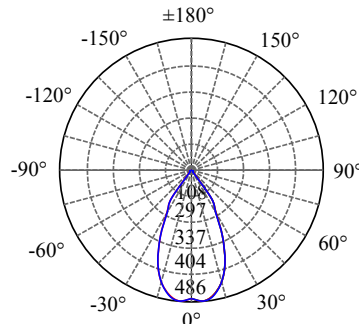

POWER: 1x5/10/15W

• PHOTOMETRIC [Unit: cd]

2x5W - 60° - 3000K

1x5W - 60° - 3000K

• PERFORMANCE

1x5W - 36V - 150mA - 577lm
 1x10W - 36V - 250mA - 1152lm
 1x15W - 36V - 350mA - 1725lm

2x5W - 36V - 250mA - 1175lm
 2x8W - 36V - 350mA - 1757lm