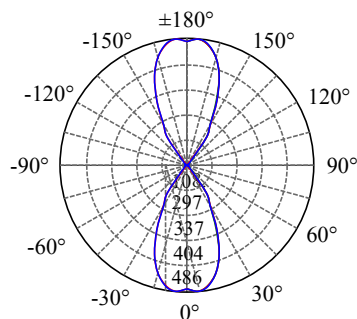

POWER: 1x5/10/15W

• PHOTOMETRIC [Unit: cd]

2x5W - 60° - 3000K

1x5W - 60° - 3000K

• PERFORMANCE

1x5W - 36V - 150mA - 577lm
 1x10W - 36V - 250mA - 1152lm
 1x15W - 36V - 350mA - 1725lm

2x5W - 36V - 250mA - 1175lm
 2x8W - 36V - 350mA - 1757lm