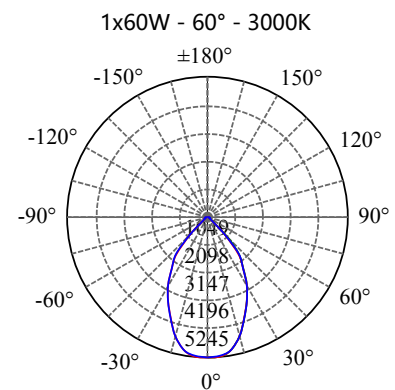

POWER: 1x20/30/40/60W

- **CODE - IP20** **COLOR**
 UDRBB20401 BLACK
 UDRBW20401 WHITE

POWER: 1x20/30/40/60W

• **PHOTOMETRIC [Unit:: cd]**

• **PERFORMANCE**

- 2x20W - 36V - 1050mA - 4247lm
- 2x30W - 36V - 1500mA - 6260lm
- 2x40W - 36V - 2100mA - 8385lm
- 2x60W - 36V - 3300mA - 12326lm