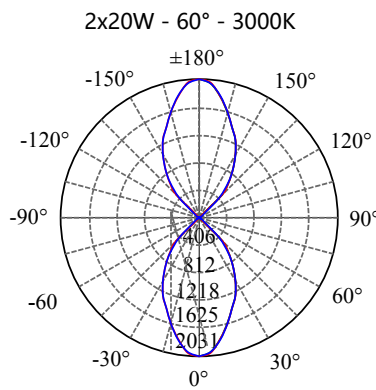

POWER: 1x20/30/40/60W

- **CODE - IP20** **COLOR**
 UDRBB20401 BLACK
 UDRBW20401 WHITE

POWER: 1x20/30/40/60W

• **PHOTOMETRIC [Unit:: cd]**

• **PERFORMANCE**

- 2x20W - 36V - 1050mA - 4247lm
- 2x30W - 36V - 1500mA - 6260lm
- 2x40W - 36V - 2100mA - 8385lm
- 2x60W - 36V - 3300mA - 12326lm