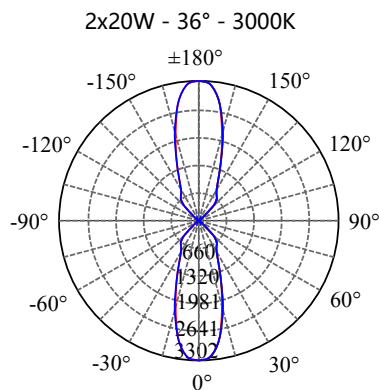

POWER: 1x20/30/40/60W

- **CODE - IP20** **COLOR**
 UDRBB20401 BLACK
 UDRBW20401 WHITE

POWER: 1x20/30/40/60W

• **PHOTOMETRIC [Unit:: cd]**

• **PERFORMANCE**

- 2x20W - 36V - 1050mA - 4247lm
- 2x30W - 36V - 1500mA - 6260lm
- 2x40W - 36V - 2100mA - 8385lm
- 2x60W - 36V - 3300mA - 12326lm