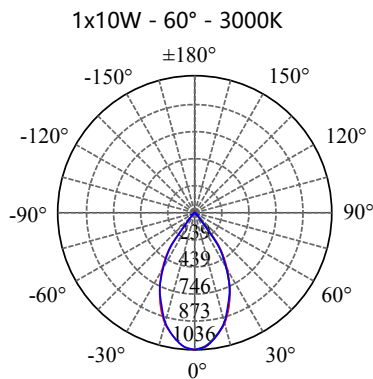

• **PHOTOMETRIC [Unit: cd]**

• **PERFORMANCE**

1x5W - 36V - 150mA - 554lm
 1x10W - 36V - 250mA - 1112lm