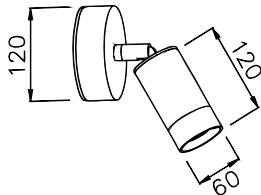

- Aluminium housing with corrosion resistant powdercoat
- 3mm toughened glass diffuser
- CE/SAA/IP65/Class 1
- CREE/Bridgelux COB: 3000K/4000K/6000K/CRI≥80/90
- Beam Angle: 12°/24°/36°/60°
- Input: 220-240Vac/WT:-20~+50° C
- Warranty: 3/5 years

- **CODE - IP20** **COLOR**
 UDRADJB061220 BLACK
 UDRADJG061220 GREY
 UDRADJW061220 WHITE

POWER: 1x5/10W

- **CODE - IP65** **COLOR**
 UDRADJB061265 BLACK
 UDRADJG061265 GREY
 UDRADJW061265 WHITE

POWER: 1x5/10W

• **PHOTOMETRIC [Unit: cd]**

• **PERFORMANCE**

1x5W - 36V - 150mA - 554lm
 1x10W - 36V - 250mA - 1112lm