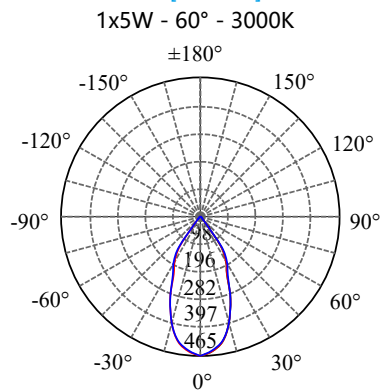

• **PHOTOMETRIC [Unit: cd]**

• **PERFORMANCE**

1x5W - 36V - 150mA - 554lm
 1x10W - 36V - 250mA - 1112lm