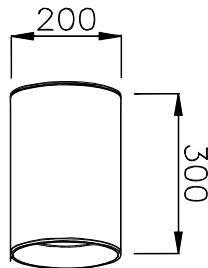

- **CODE - IP20** **COLOR**
SDRAB202020 BLACK
SDRAW202020 WHITE

POWER: 1x20/30/40/60W

- **CODE - IP20** **COLOR**
SDRAB203020 BLACK
SDRAW203020 WHITE

POWER: 1x20/30/40/60W

- **CODE - IP20** **COLOR**
SDRAB204020 BLACK
SDRAW204020 WHITE

POWER: 1x20/30/40/60W

- **CODE - IP65** **COLOR**
SDRAB202065 BLACK
SDRAW202065 WHITE

POWER: 1x20/30/40/60W

- **CODE - IP65** **COLOR**
SDRAB203065 BLACK
SDRAW203065 WHITE

POWER: 1x20/30/40/60W

- **CODE - IP65** **COLOR**
SDRAB204065 BLACK
SDRAW204065 WHITE

POWER: 1x20/30/40/60W

• **PHOTOMETRIC [Unit: cd]**

• **PERFORMANCE**

- 1x20W - 36V - 500mA - 2127lm
- 1x30W - 36V - 750mA - 3185lm
- 1x40W - 36V - 1050mA - 4270lm
- 1x60W - 36V - 1650mA - 6263lm