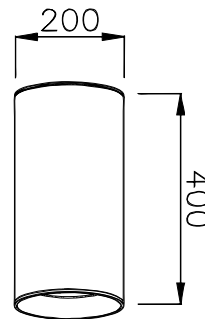

- **CODE - IP20** **COLOR**
SDRAB202020 BLACK
SDRAW202020 WHITE

POWER: 1x20/30/40/60W

- **CODE - IP20** **COLOR**
SDRAB203020 BLACK
SDRAW203020 WHITE

POWER: 1x20/30/40/60W

- **CODE - IP20** **COLOR**
SDRAB204020 BLACK
SDRAW204020 WHITE

POWER: 1x20/30/40/60W

- **CODE - IP65** **COLOR**
SDRAB202065 BLACK
SDRAW202065 WHITE

POWER: 1x20/30/40/60W

- **CODE - IP65** **COLOR**
SDRAB203065 BLACK
SDRAW203065 WHITE

POWER: 1x20/30/40/60W

- **CODE - IP65** **COLOR**
SDRAB204065 BLACK
SDRAW204065 WHITE

POWER: 1x20/30/40/60W

• **PHOTOMETRIC [Unit: cd]**

• **PERFORMANCE**

- 1x20W - 36V - 500mA - 2127lm
- 1x30W - 36V - 750mA - 3185lm
- 1x40W - 36V - 1050mA - 4270lm
- 1x60W - 36V - 1650mA - 6263lm