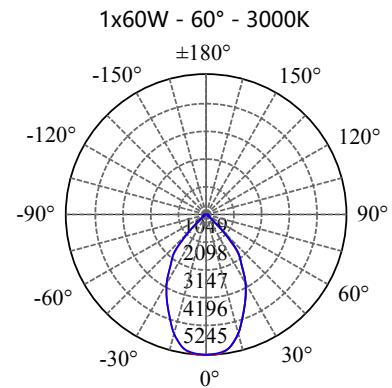

POWER: 1x20/30/40/60W

- **CODE - IP65** **COLOR**
SDRAB202065 BLACK
SDRAW202065 WHITE

POWER: 1x20/30/40/60W

- **CODE - IP65** **COLOR**
SDRAB203065 BLACK
SDRAW203065 WHITE

POWER: 1x20/30/40/60W

- **CODE - IP65** **COLOR**
SDRAB204065 BLACK
SDRAW204065 WHITE

POWER: 1x20/30/40/60W

• **PHOTOMETRIC [Unit: cd]**

• **PERFORMANCE**

- 1x20W - 36V - 500mA - 2127lm
- 1x30W - 36V - 750mA - 3185lm
- 1x40W - 36V - 1050mA - 4270lm
- 1x60W - 36V - 1650mA - 6263lm