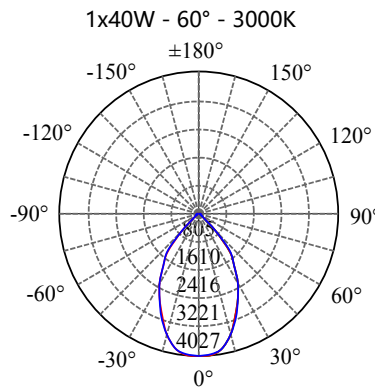

POWER: 1x20/30/40/60W

- **CODE - IP65** **COLOR**
SDRAB202065 BLACK
SDRAW202065 WHITE

POWER: 1x20/30/40/60W

- **CODE - IP65** **COLOR**
SDRAB203065 BLACK
SDRAW203065 WHITE

POWER: 1x20/30/40/60W

- **CODE - IP65** **COLOR**
SDRAB204065 BLACK
SDRAW204065 WHITE

POWER: 1x20/30/40/60W

• **PHOTOMETRIC [Unit: cd]**

• **PERFORMANCE**

- 1x20W - 36V - 500mA - 2127lm
- 1x30W - 36V - 750mA - 3185lm
- 1x40W - 36V - 1050mA - 4270lm
- 1x60W - 36V - 1650mA - 6263lm