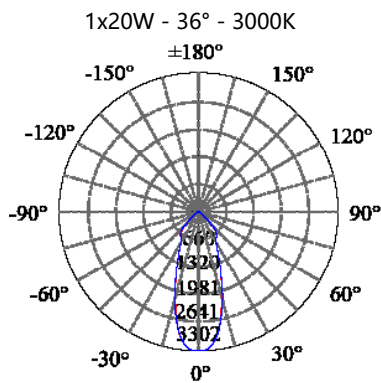

POWER: 1x20/30/40/60W

- **CODE - IP65** **COLOR**
SDRAB202065 BLACK
SDRAW202065 WHITE

POWER: 1x20/30/40/60W

- **CODE - IP65** **COLOR**
SDRAB203065 BLACK
SDRAW203065 WHITE

POWER: 1x20/30/40/60W

- **CODE - IP65** **COLOR**
SDRAB204065 BLACK
SDRAW204065 WHITE

POWER: 1x20/30/40/60W

• **PHOTOMETRIC [Unit: cd]**

• **PERFORMANCE**

- 1x20W - 36V - 500mA - 2127lm
- 1x30W - 36V - 750mA - 3185lm
- 1x40W - 36V - 1050mA - 4270lm
- 1x60W - 36V - 1650mA - 6263lm