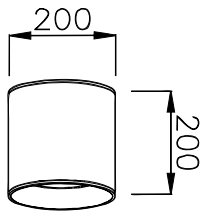

POWER: 1x20/30/40/60W

- **CODE - IP65** **COLOR**
SDRAB202065 BLACK
SDRAW202065 WHITE

POWER: 1x20/30/40/60W

- **CODE - IP65** **COLOR**
SDRAB203065 BLACK
SDRAW203065 WHITE

POWER: 1x20/30/40/60W

- **CODE - IP65** **COLOR**
SDRAB204065 BLACK
SDRAW204065 WHITE

POWER: 1x20/30/40/60W

• **PHOTOMETRIC [Unit: cd]**

• **PERFORMANCE**

- 1x20W - 36V - 500mA - 2127lm
- 1x30W - 36V - 750mA - 3185lm
- 1x40W - 36V - 1050mA - 4270lm
- 1x60W - 36V - 1650mA - 6263lm