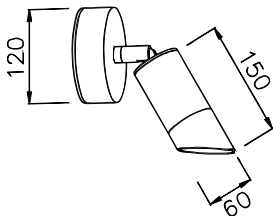

- Aluminium housing with corrosion resistant powdercoat
- 3mm toughened glass diffuser
- CE/SAA/IP65/Class 1
- CREE/Bridgelux COB: 3000K/4000K/6000K/CRI≥80/90
- Beam Angle: 12°/24°/36°/60°
- Input: 220-240Vac/WT:-20~+50° C
- Warranty: 3/5 years

- **CODE - IP20** **COLOR**
- UDRADJB061520 BLACK
- UDRADJG061520 GREY
- UDRADJW061520 WHITE

POWER: 1x5/10W

- **CODE - IP65** **COLOR**
- UDRADJB061565 BLACK
- UDRADJG601565 GREY
- UDRADJW061565 WHITE

POWER: 1x5/10W

• **PHOTOMETRIC [Unit: cd]**

• **PERFORMANCE**

- 1x5W - 36V - 150mA - 558lm
- 1x10W - 36V - 250mA - 1188lm