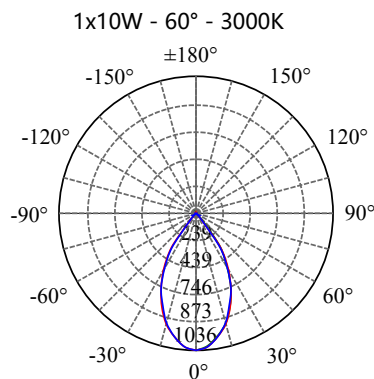

• **PHOTOMETRIC [Unit: cd]**

• **PERFORMANCE**

- 1x5W - 36V - 150mA - 558lm
- 1x10W - 36V - 250mA - 1188lm