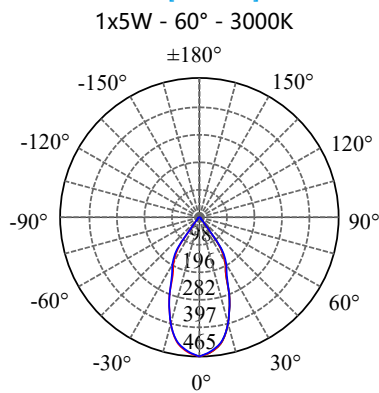

• **PHOTOMETRIC [Unit: cd]**

• **PERFORMANCE**

- 1x5W - 36V - 150mA - 558lm
- 1x10W - 36V - 250mA - 1188lm