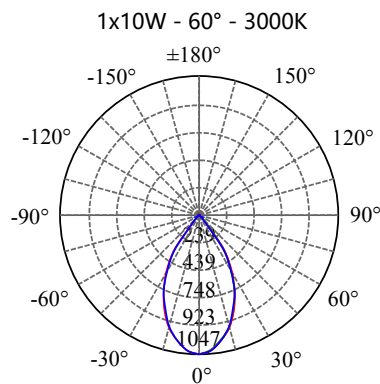

POWER: 1x5/10W

• **PHOTOMETRIC [Unit: cd]**

• **PERFORMANCE**

- 1x5W - 36V - 150mA - 554lm
- 1x10W - 36V - 250mA - 1112lm