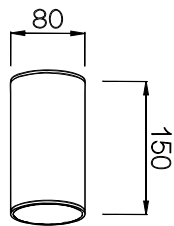

- **CODE - IP20** **COLOR**
SDRBB081220 BLACK
SDRBW081220 WHITE

POWER: 1x5/10W

- **CODE - IP20** **COLOR**
SDRBB081520 BLACK
SDRBW081520 WHITE

POWER: 1x5/10W

- **CODE - IP20** **COLOR**
SDRBB082020 BLACK
SDRBW082020 WHITE

POWER: 1x5/10W

- **CODE - IP65** **COLOR**
SDRBB081265 BLACK
SDRBW081265 WHITE

POWER: 1x5/10W

- **CODE - IP65** **COLOR**
SDRBB081565 BLACK
SDRBW081565 WHITE

POWER: 1x5/10W

- **CODE - IP65** **COLOR**
SDRBB082065 BLACK
SDRBW082065 WHITE

POWER: 1x5/10W

• **PHOTOMETRIC [Unit: cd]**

• **PERFORMANCE**

- 1x5W - 36V - 150mA - 554lm
- 1x10W - 36V - 250mA - 1112lm