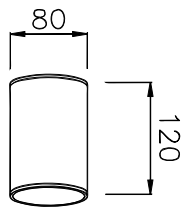

- **CODE - IP20** **COLOR**
SDRBB081220 BLACK
SDRBW081220 WHITE

POWER: 1x5/10W

- **CODE - IP20** **COLOR**
SDRBB081520 BLACK
SDRBW081520 WHITE

POWER: 1x5/10W

- **CODE - IP20** **COLOR**
SDRBB082020 BLACK
SDRBW082020 WHITE

POWER: 1x5/10W

- **CODE - IP65** **COLOR**
SDRBB081265 BLACK
SDRBW081265 WHITE

POWER: 1x5/10W

- **CODE - IP65** **COLOR**
SDRBB081565 BLACK
SDRBW081565 WHITE

POWER: 1x5/10W

- **CODE - IP65** **COLOR**
SDRBB082065 BLACK
SDRBW082065 WHITE

POWER: 1x5/10W

• **PHOTOMETRIC [Unit: cd]**

• **PERFORMANCE**

- 1x5W - 36V - 150mA - 554lm
- 1x10W - 36V - 250mA - 1112lm