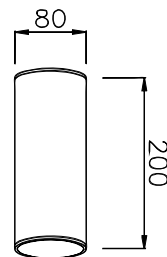

- **CODE - IP20** **COLOR**
SDRBB081220 BLACK
SDRBW081220 WHITE

POWER: 1x5/10W

- **CODE - IP20** **COLOR**
SDRBB081520 BLACK
SDRBW081520 WHITE

POWER: 1x5/10W

- **CODE - IP20** **COLOR**
SDRBB082020 BLACK
SDRBW082020 WHITE

POWER: 1x5/10W

- **CODE - IP65** **COLOR**
SDRBB081265 BLACK
SDRBW081265 WHITE

POWER: 1x5/10W

- **CODE - IP65** **COLOR**
SDRBB081565 BLACK
SDRBW081565 WHITE

POWER: 1x5/10W

- **CODE - IP65** **COLOR**
SDRBB082065 BLACK
SDRBW082065 WHITE

POWER: 1x5/10W

• **PHOTOMETRIC [Unit: cd]**

• **PERFORMANCE**

- 1x5W - 36V - 150mA - 554lm
- 1x10W - 36V - 250mA - 1112lm