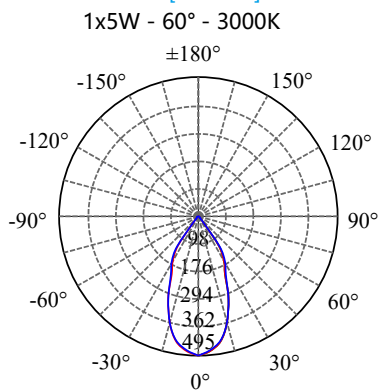

POWER: 1x5/10W

• **PHOTOMETRIC [Unit: cd]**

• **PERFORMANCE**

- 1x5W - 36V - 150mA - 554lm
- 1x10W - 36V - 250mA - 1112lm