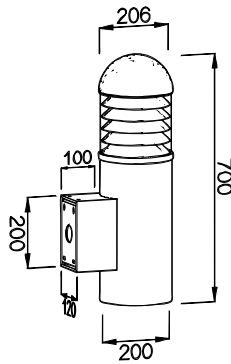

• **CODE - IP65 COLOR**

WLRDLB2060 BLACK  
 WLRDLG2060 GREY  
 WLRDLW2060 WHITE

POWER: 1x20/30/40/60W

• **CODE - IP65 COLOR**

WLRDLB2060 BLACK  
 WLRDLG2060 GREY  
 WLRDLW2060 WHITE

POWER: 1x20/30/40/60W

• **PHOTOMETRIC [Unit: cd]**