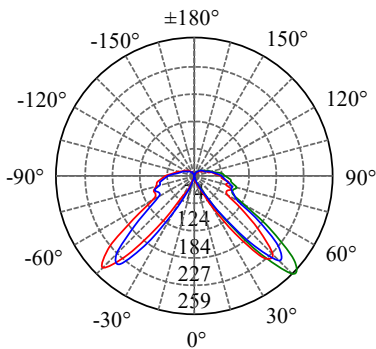

• **PHOTOMETRIC [Unit: cd]**

1x20W - 3000K

• **PERFORMANCE**

1x20W - 36V - 500mA - 1185lm
1x30W - 36V - 750mA - 1783lm
1x40W - 36V - 1050mA - 2376lm
1x60W - 36V - 1650mA - 3575lm