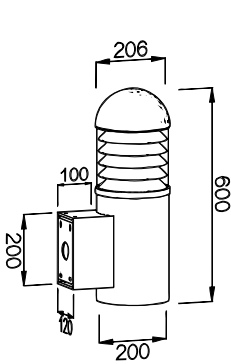

• **CODE - IP65 COLOR**

WLRDLB2060 BLACK  
 WLRDLG2060 GREY  
 WLRDLW2060 WHITE

POWER: 1x20/30/40/60W

• **CODE - IP65 COLOR**

WLRDLB2060 BLACK  
 WLRDLG2060 GREY  
 WLRDLW2060 WHITE

POWER: 1x20/30/40/60W

• **PHOTOMETRIC [Unit: cd]**