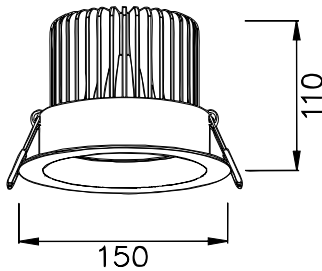

- Aluminium housing with corrosion resistant powdercoat
- 3mm toughened glass diffuser
- Cut out : $\Phi 135-145\text{mm}$
- CE/SAA/IP20/IP65
- CREE/Bridgelux COB: 3000K/4000K/6000K/CRI $\geq 80/90$
- Beam Angle: 12°/24°/36°/60°
- Input: 220-240Vac/WT:-20~+50° C
- Warranty: 3/5 years

- **CODE - IP20** **COLOR**
DLRB15171720 BLACK
DLRW15171720 WHITE

POWER: 1x15/20/30W

- **CODE - IP65** **COLOR**
DLRB15171765 BLACK
DLRW15171765 WHITE

POWER: 1x15/20/30W

• **PHOTOMETRIC [Unit:: cd]**

• **PERFORMANCE**

- 1x15W - 36V - 350mA - 1723lm
- 1x20W - 36V - 500mA - 2335lm
- 1x30W - 36V - 750mA - 3508lm