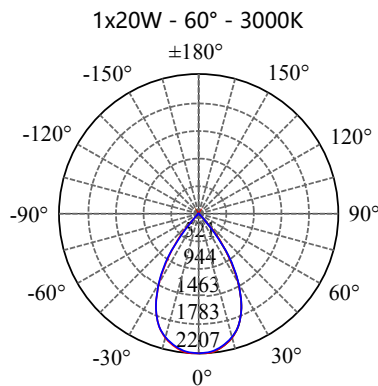

- Aluminium housing with corrosion resistant powdercoat
- 3mm toughened glass diffuser
- Cut out : $\Phi 135-145\text{mm}$
- CE/SAA/IP20/IP65
- CREE/Bridgelux COB: 3000K/4000K/6000K/CRI $\geq 80/90$
- Beam Angle: 12°/24°/36°/60°
- Input: 220-240Vac/WT:-20~+50° C
- Warranty: 3/5 years

- **CODE - IP20** **COLOR**
DLRB15171720 BLACK
DLRW15171720 WHITE

POWER: 1x15/20/30W

- **CODE - IP65** **COLOR**
DLRB15171765 BLACK
DLRW15171765 WHITE

POWER: 1x15/20/30W

• **PHOTOMETRIC [Unit:: cd]**

• **PERFORMANCE**