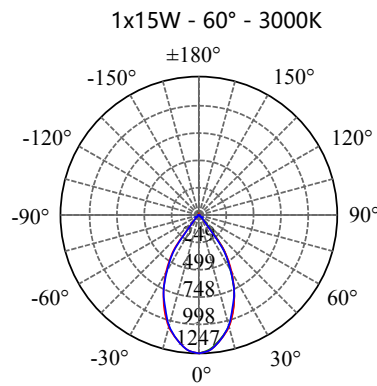

• **CODE-IP65** COLOR

SDSB1010 BLACK
SDSG1010 GREY
SDSW1010 WHITE

POWER: 1x5/10/15W

• **CODE-IP65** COLOR

SDSB1015 BLACK
SDSG1015 GREY
SDSW1015 WHITE

POWER: 1x5/10/15W

• **CODE-IP65** COLOR

SDSB1020 BLACK
SDSG1020 GREY
SDSW1020 WHITE

POWER: 1x5/10/15W

• **PHOTOMETRIC [Unit: cd]**

• **PERFORMANCE**

1x5W - 36V - 150mA - 428lm
1x10W - 36V - 250mA - 932lm
1x15W - 36V - 350mA - 1322lm