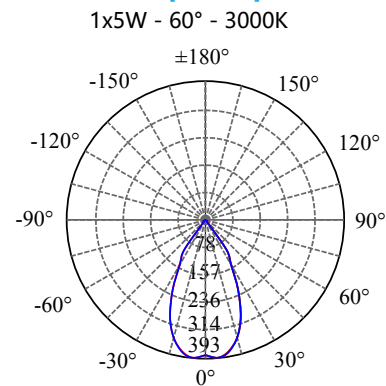

• **CODE-IP65** COLOR

SDSB1010 BLACK
SDSG1010 GREY
SDSW1010 WHITE

POWER: 1x5/10/15W

• **CODE-IP65** COLOR

SDSB1015 BLACK
SDSG1015 GREY
SDSW1015 WHITE

POWER: 1x5/10/15W

• **CODE-IP65** COLOR

SDSB1020 BLACK
SDSG1020 GREY
SDSW1020 WHITE

POWER: 1x5/10/15W

• **PHOTOMETRIC [Unit: cd]**

• **PERFORMANCE**

1x5W - 36V - 150mA - 428lm
1x10W - 36V - 250mA - 932lm
1x15W - 36V - 350mA - 1322lm