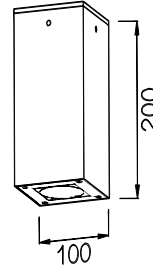

• **CODE-IP65** COLOR

SDSB1010 BLACK
SDSG1010 GREY
SDSW1010 WHITE

POWER: 1x5/10/15W

• **CODE-IP65** COLOR

SDSB1015 BLACK
SDSG1015 GREY
SDSW1015 WHITE

POWER: 1x5/10/15W

• **CODE-IP65** COLOR

SDSB1020 BLACK
SDSG1020 GREY
SDSW1020 WHITE

POWER: 1x5/10/15W

• **PHOTOMETRIC [Unit: cd]**

• **PERFORMANCE**

1x5W - 36V - 150mA - 428lm
1x10W - 36V - 250mA - 932lm
1x15W - 36V - 350mA - 1322lm