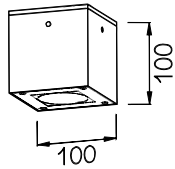

• **CODE-IP65** COLOR

SDSB1010 BLACK
SDSG1010 GREY
SDSW1010 WHITE

POWER: 1x5/10/15W

• **CODE-IP65** COLOR

SDSB1015 BLACK
SDSG1015 GREY
SDSW1015 WHITE

POWER: 1x5/10/15W

• **CODE-IP65** COLOR

SDSB1020 BLACK
SDSG1020 GREY
SDSW1020 WHITE

POWER: 1x5/10/15W

• **PHOTOMETRIC [Unit: cd]**

• **PERFORMANCE**

1x5W - 36V - 150mA - 428lm
1x10W - 36V - 250mA - 932lm
1x15W - 36V - 350mA - 1322lm