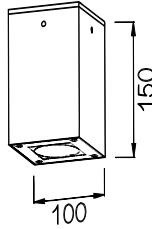

• **CODE-IP65** COLOR

SDSB1010 BLACK
SDSG1010 GREY
SDSW1010 WHITE

POWER: 1x5/10/15W

• **CODE-IP65** COLOR

SDSB1015 BLACK
SDSG1015 GREY
SDSW1015 WHITE

POWER: 1x5/10/15W

• **CODE-IP65** COLOR

SDSB1020 BLACK
SDSG1020 GREY
SDSW1020 WHITE

POWER: 1x5/10/15W

• **PHOTOMETRIC [Unit: cd]**

• **PERFORMANCE**

1x5W - 36V - 150mA - 428lm
1x10W - 36V - 250mA - 932lm
1x15W - 36V - 350mA - 1322lm