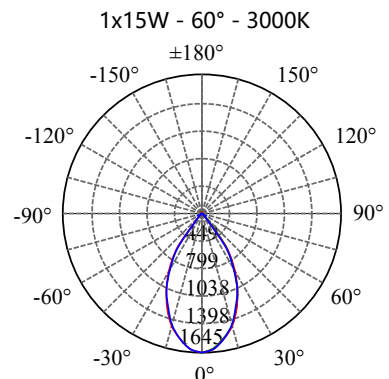

- **CODE - IP20** **COLOR**
SDRBB101220 BLACK
SDRBW101220 WHITE
POWER: 1x5/10W

- **CODE - IP20** **COLOR**
SDRBB101520 BLACK
SDRBW101520 WHITE
POWER: 1x5/10/15W

- **CODE - IP20** **COLOR**
SDRBB102020 BLACK
SDRBW102020 WHITE
POWER: 1x5/10/15W

• **PHOTOMETRIC [Unit: cd]**

• **PERFORMANCE**

- 1x5W - 36V - 150mA - 577lm
- 1x10W - 36V - 250mA - 1152lm
- 1x15W - 36V - 350mA - 1725lm