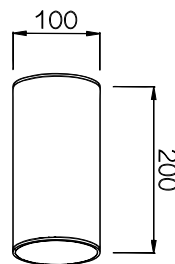

- **CODE - IP20** **COLOR**
SDRBB101220 BLACK
SDRBW101220 WHITE
POWER: 1x5/10W

- **CODE - IP20** **COLOR**
SDRBB101520 BLACK
SDRBW101520 WHITE
POWER: 1x5/10/15W

- **CODE - IP20** **COLOR**
SDRBB102020 BLACK
SDRBW102020 WHITE
POWER: 1x5/10/15W

- **CODE - IP65** **COLOR**
SDRBB101265 BLACK
SDRBW101265 WHITE
POWER: 1x5/10W

- **CODE - IP65** **COLOR**
SDRBB101565 BLACK
SDRBW101565 WHITE
POWER: 1x5/10/15W

- **CODE - IP65** **COLOR**
SDRBB102065 BLACK
SDRBW102065 WHITE
POWER: 1x5/10/15W

• **PHOTOMETRIC [Unit: cd]**

• **PERFORMANCE**

- 1x5W - 36V - 150mA - 577lm
- 1x10W - 36V - 250mA - 1152lm
- 1x15W - 36V - 350mA - 1725lm