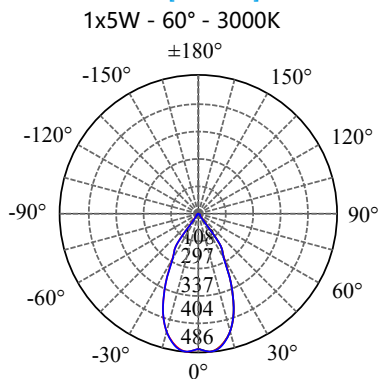

- **CODE - IP20** **COLOR**
SDRBB101220 BLACK
SDRBW101220 WHITE
POWER: 1x5/10W

- **CODE - IP20** **COLOR**
SDRBB101520 BLACK
SDRBW101520 WHITE
POWER: 1x5/10/15W

- **CODE - IP20** **COLOR**
SDRBB102020 BLACK
SDRBW102020 WHITE
POWER: 1x5/10/15W

• **PHOTOMETRIC [Unit: cd]**

• **PERFORMANCE**

- 1x5W - 36V - 150mA - 577lm
- 1x10W - 36V - 250mA - 1152lm
- 1x15W - 36V - 350mA - 1725lm