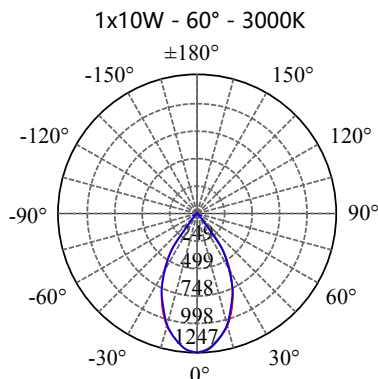

- **CODE - IP20** **COLOR**
SDRBB101220 BLACK
SDRBW101220 WHITE
POWER: 1x5/10W

- **CODE - IP20** **COLOR**
SDRBB101520 BLACK
SDRBW101520 WHITE
POWER: 1x5/10/15W

- **CODE - IP20** **COLOR**
SDRBB102020 BLACK
SDRBW102020 WHITE
POWER: 1x5/10/15W

• **PHOTOMETRIC [Unit: cd]**

• **PERFORMANCE**

- 1x5W - 36V - 150mA - 577lm
- 1x10W - 36V - 250mA - 1152lm
- 1x15W - 36V - 350mA - 1725lm