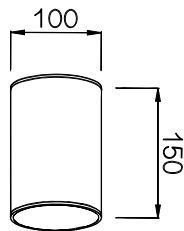

- **CODE - IP20** **COLOR**
SDRBB101220 BLACK
SDRBW101220 WHITE
POWER: 1x5/10W

- **CODE - IP20** **COLOR**
SDRBB101520 BLACK
SDRBW101520 WHITE
POWER: 1x5/10/15W

- **CODE - IP20** **COLOR**
SDRBB102020 BLACK
SDRBW102020 WHITE
POWER: 1x5/10/15W

- **CODE - IP65** **COLOR**
SDRBB101265 BLACK
SDRBW101265 WHITE
POWER: 1x5/10W

- **CODE - IP65** **COLOR**
SDRBB101565 BLACK
SDRBW101565 WHITE
POWER: 1x5/10/15W

- **CODE - IP65** **COLOR**
SDRBB102065 BLACK
SDRBW102065 WHITE
POWER: 1x5/10/15W

• **PHOTOMETRIC [Unit: cd]**

• **PERFORMANCE**

- 1x5W - 36V - 150mA - 577lm
- 1x10W - 36V - 250mA - 1152lm
- 1x15W - 36V - 350mA - 1725lm