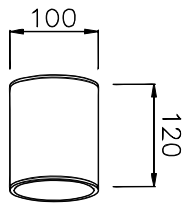

- **CODE - IP20** **COLOR**
SDRBB101220 BLACK
SDRBW101220 WHITE
POWER: 1x5/10W

- **CODE - IP20** **COLOR**
SDRBB101520 BLACK
SDRBW101520 WHITE
POWER: 1x5/10/15W

- **CODE - IP20** **COLOR**
SDRBB102020 BLACK
SDRBW102020 WHITE
POWER: 1x5/10/15W

- **CODE - IP65** **COLOR**
SDRBB101265 BLACK
SDRBW101265 WHITE
POWER: 1x5/10W

- **CODE - IP65** **COLOR**
SDRBB101565 BLACK
SDRBW101565 WHITE
POWER: 1x5/10/15W

- **CODE - IP65** **COLOR**
SDRBB102065 BLACK
SDRBW102065 WHITE
POWER: 1x5/10/15W

• **PHOTOMETRIC [Unit: cd]**

• **PERFORMANCE**

- 1x5W - 36V - 150mA - 577lm
- 1x10W - 36V - 250mA - 1152lm
- 1x15W - 36V - 350mA - 1725lm