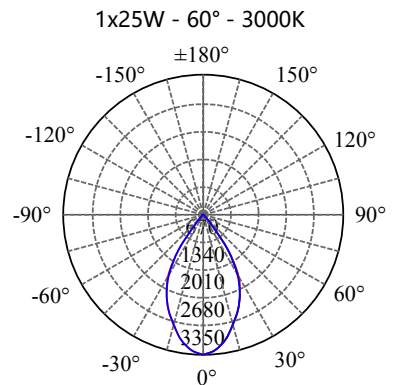

• **PHOTOMETRIC [Unit:: cd]**

• **PERFORMANCE**

- 1x10W - 36V - 250mA - 1182lm
- 1x15W - 36V - 350mA - 1743lm
- 1x20W - 36V - 500mA - 2385lm
- 1x25W - 36V - 650mA - 2756lm