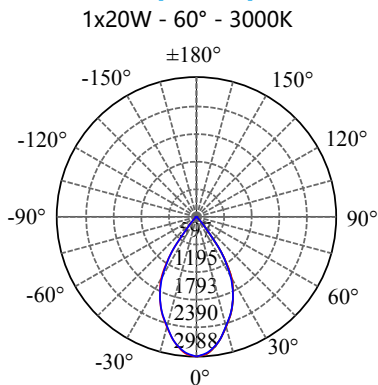

• **PHOTOMETRIC [Unit:: cd]**

• **PERFORMANCE**

- 1x10W - 36V - 250mA - 1182lm
- 1x15W - 36V - 350mA - 1743lm
- 1x20W - 36V - 500mA - 2385lm
- 1x25W - 36V - 650mA - 2756lm