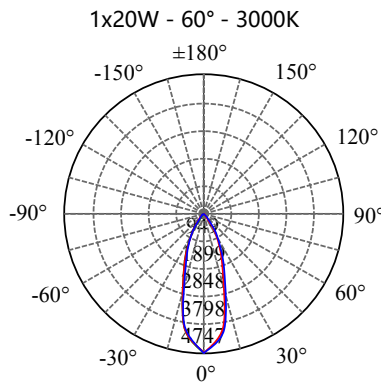

• **PHOTOMETRIC [Unit:: cd]**

• **PERFORMANCE**

- 1x10W - 36V - 250mA - 1182lm
- 1x15W - 36V - 350mA - 1743lm
- 1x20W - 36V - 500mA - 2385lm
- 1x25W - 36V - 650mA - 2756lm