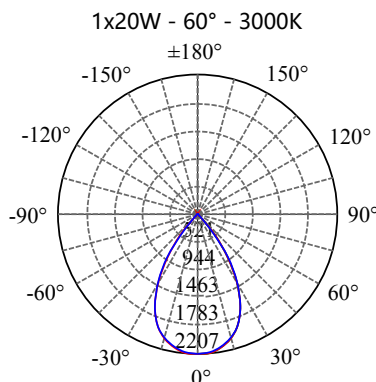

• **PHOTOMETRIC [Unit:: cd]**

• **PERFORMANCE**

- 1x15W - 36V - 350mA - 1719lm
- 1x20W - 36V - 500mA - 2334lm
- 1x30W - 36V - 750mA - 3478lm