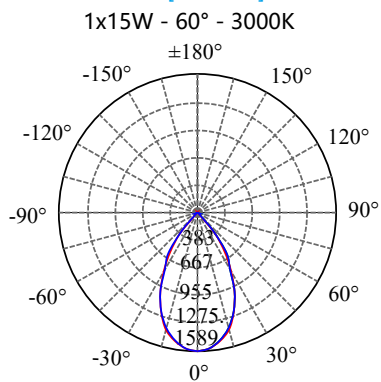

• **PHOTOMETRIC [Unit:: cd]**

• **PERFORMANCE**

- 1x15W - 36V - 350mA - 1719lm
- 1x20W - 36V - 500mA - 2334lm
- 1x30W - 36V - 750mA - 3478lm