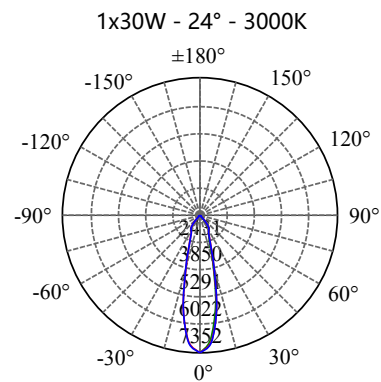

• **PHOTOMETRIC [Unit:: cd]**

• **PERFORMANCE**

- 1x15W - 36V - 350mA - 1719lm
- 1x20W - 36V - 500mA - 2334lm
- 1x30W - 36V - 750mA - 3478lm