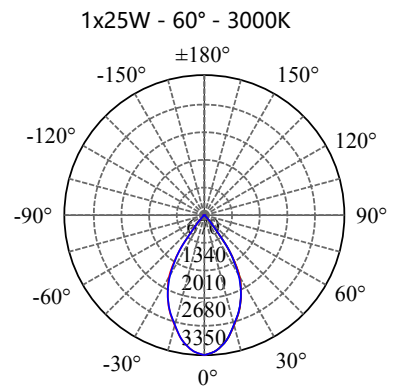

- Aluminium housing with corrosion resistant powdercoat
- 3mm toughened glass diffuser
- Cut out : $\Phi 135-145\text{mm}$
- CE/SAA/IP20/IP65
- CREE/Bridgelux COB: 3000K/4000K/6000K/CRI $\geq 80/90$
- Beam Angle: 12°/24°/36°/60°
- Input: 220-240Vac/WT:-20~+50° C
- Warranty: 3/5 years

- **CODE - IP20** **COLOR**
DLRBB15173520 BLACK
DLRBW15173520 WHITE

POWER: 1x10/15/20/25W

- **CODE - IP65** **COLOR**
DLRBB15173565 BLACK
DLRBW15173565 WHITE

POWER: 1x10/15/20/25W

• **PHOTOMETRIC [Unit:: cd]**