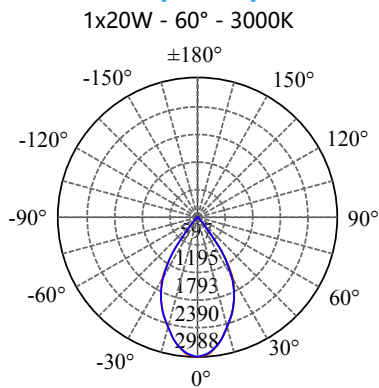

- Aluminium housing with corrosion resistant powdercoat
- 3mm toughened glass diffuser
- Cut out : $\Phi 135-145\text{mm}$
- CE/SAA/IP20/IP65
- CREE/Bridgelux COB: 3000K/4000K/6000K/CRI $\geq 80/90$
- Beam Angle: 12°/24°/36°/60°
- Input: 220-240Vac/WT:-20~+50° C
- Warranty: 3/5 years

- **CODE - IP20** **COLOR**
DLRBB15173520 BLACK
DLRBW15173520 WHITE

POWER: 1x10/15/20/25W

- **CODE - IP65** **COLOR**
DLRBB15173565 BLACK
DLRBW15173565 WHITE

POWER: 1x10/15/20/25W

• **PHOTOMETRIC [Unit:: cd]**

• **PERFORMANCE**

- 1x15W - 36V - 350mA - 1743lm
- 1x20W - 36V - 500mA - 2385lm
- 1x25W - 36V - 650mA - 2756lm