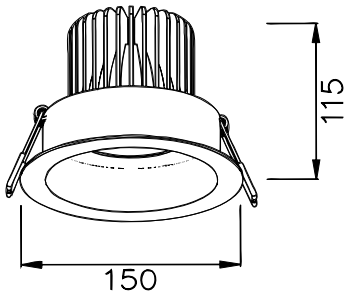

- Aluminium housing with corrosion resistant powdercoat
- 3mm toughened glass diffuser
- Cut out : $\Phi 135-145\text{mm}$
- CE/SAA/IP20/IP65
- CREE/Bridgelux COB: 3000K/4000K/6000K/CRI $\geq 80/90$
- Beam Angle: 12°/24°/36°/60°
- Input: 220-240Vac/WT:-20~+50° C
- Warranty: 3/5 years

- **CODE - IP20** **COLOR**
DLRBB15173520 BLACK
DLRBW15173520 WHITE

POWER: 1x10/15/20/25W

- **CODE - IP65** **COLOR**
DLRBB15173565 BLACK
DLRBW15173565 WHITE

POWER: 1x10/15/20/25W

• **PHOTOMETRIC [Unit:: cd]**

• **PERFORMANCE**

- 1x15W - 36V - 350mA - 1743lm
- 1x20W - 36V - 500mA - 2385lm
- 1x25W - 36V - 650mA - 2756lm