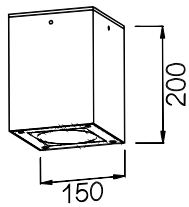

POWER: 1x15/20/30/40W

POWER: 1x15/20/30/40W

POWER: 1x15/20/30/40W

• **PHOTOMETRIC [Unit: cd]**

• **PERFORMANCE**

- 1x15W - 36V - 350mA - 1556lm
- 1x20W - 36V - 500mA - 2039m
- 1x30W - 36V - 750mA - 3058lm
- 1x40W - 36V - 1050mA - 3977lm