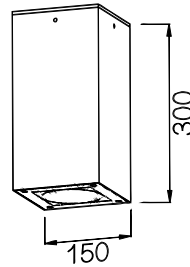

POWER: 1x15/20/30/40W

POWER: 1x15/20/30/40W

POWER: 1x15/20/30/40W

• **PHOTOMETRIC [Unit: cd]**

• **PERFORMANCE**

- 1x15W - 36V - 350mA - 1556lm
- 1x20W - 36V - 500mA - 2039m
- 1x30W - 36V - 750mA - 3058lm
- 1x40W - 36V - 1050mA - 3977lm