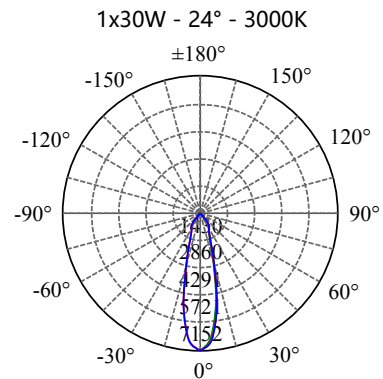

POWER: 1x15/20/30/40W

POWER: 1x15/20/30/40W

POWER: 1x15/20/30/40W

• **PHOTOMETRIC [Unit: cd]**

• **PERFORMANCE**

- 1x15W - 36V - 350mA - 1556lm
- 1x20W - 36V - 500mA - 2039m
- 1x30W - 36V - 750mA - 3058lm
- 1x40W - 36V - 1050mA - 3977lm