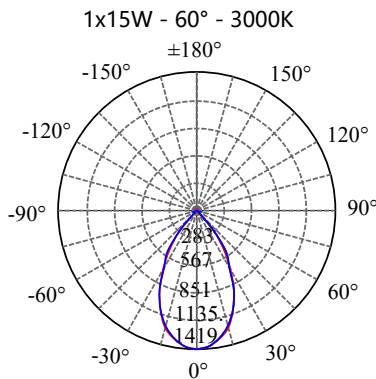

POWER: 1x15/20/30/40W

POWER: 1x15/20/30/40W

POWER: 1x15/20/30/40W

• **PHOTOMETRIC [Unit: cd]**

• **PERFORMANCE**

- 1x15W - 36V - 350mA - 1556lm
- 1x20W - 36V - 500mA - 2039m
- 1x30W - 36V - 750mA - 3058lm
- 1x40W - 36V - 1050mA - 3977lm