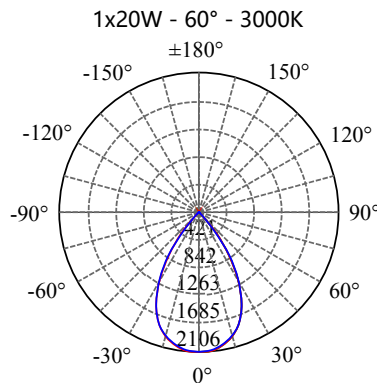

POWER: 1x15/20/30/40W

POWER: 1x15/20/30/40W

POWER: 1x15/20/30/40W

• **PHOTOMETRIC [Unit: cd]**

• **PERFORMANCE**

- 1x15W - 36V - 350mA - 1556lm
- 1x20W - 36V - 500mA - 2039m
- 1x30W - 36V - 750mA - 3058lm
- 1x40W - 36V - 1050mA - 3977lm