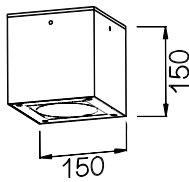

POWER: 1x15/20/30/40W

POWER: 1x15/20/30/40W

POWER: 1x15/20/30/40W

• **PHOTOMETRIC [Unit: cd]**

• **PERFORMANCE**

- 1x15W - 36V - 350mA - 1556lm
- 1x20W - 36V - 500mA - 2039m
- 1x30W - 36V - 750mA - 3058lm
- 1x40W - 36V - 1050mA - 3977lm