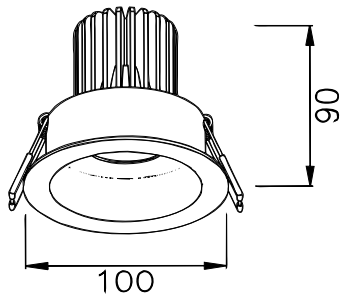

- Aluminium housing with corrosion resistant powdercoat
- 3mm toughened glass diffuser
- Cut out : $\Phi 90-95\text{mm}$
- CE/SAA/IP20/IP65
- CREE/Bridgelux COB: 3000K/4000K/6000K/CRI $\geq 80/90$
- Beam Angle: 12°/24°/36°/60°
- Input: 220-240Vac/WT:-20~+50° C
- Warranty: 3/5 years

- **CODE - IP20** **COLOR**
RDRBB10132520 BLACK
RDRBW10132520 WHITE

POWER: 1x5/10/15W

- **CODE - IP65** **COLOR**
RDRBB10132565 BLACK
RDRBW10132565 WHITE

POWER: 1x5/10/15W

• **PHOTOMETRIC [Unit:: cd]**

• **PERFORMANCE**

- 1x5W - 36V - 150mA - 554lm
- 1x10W - 36V - 250mA - 1112lm
- 1x15W - 36V - 350mA - 1629lm