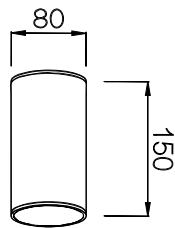

- **CODE - IP65** **COLOR**
- SDRAB081565 BLACK
- SDRABW081565 BLACK+WHITE
- SDRABG081565 BLACK+GOLD
- SDRAW081565 WHITE
- SDRAWB081565 WHITE+BLACK
- SDRAWG081565 WHITE+GOLD

POWER: 1x5/10W

- **CODE - IP20** **COLOR**
- SDRAB082020 BLACK
- SDRABW082020 BLACK+WHITE
- SDRABG082020 BLACK+GOLD
- SDRAW082020 WHITE
- SDRAWB082020 WHITE+BLACK
- SDRAWG082020 WHITE+GOLD

POWER: 1x5/10W

- **CODE - IP65** **COLOR**
- SDRAB082065 BLACK
- SDRABW082065 BLACK+WHITE
- SDRABG082065 BLACK+GOLD
- SDRAW082065 WHITE
- SDRAWB082065 WHITE+BLACK
- SDRAWG082065 WHITE+GOLD

POWER: 1x5/10W

• **PHOTOMETRIC [Unit: cd]**

• **PERFORMANCE**

1x5W - 36V - 150mA - 554lm
 1x10W - 36V - 250mA - 1112lm