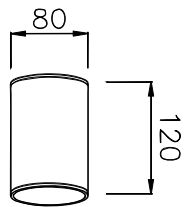

POWER: 1x5/10W

- **CODE - IP20** **COLOR**
- SDRAB081520 BLACK
- SDRABW081520 BLACK+WHITE
- SDRABG081520 BLACK+GOLD
- SDRAW081520 WHITE
- SDRAWB081520 WHITE+BLACK
- SDRAWG081520 WHITE+GOLD

POWER: 1x5/10W

- **CODE - IP65** **COLOR**
- SDRAB081565 BLACK
- SDRABW081565 BLACK+WHITE
- SDRABG081565 BLACK+GOLD
- SDRAW081565 WHITE
- SDRAWB081565 WHITE+BLACK
- SDRAWG081565 WHITE+GOLD

POWER: 1x5/10W

- **CODE - IP20** **COLOR**
- SDRAB082020 BLACK
- SDRABW082020 BLACK+WHITE
- SDRABG082020 BLACK+GOLD
- SDRAW082020 WHITE
- SDRAWB082020 WHITE+BLACK
- SDRAWG082020 WHITE+GOLD

POWER: 1x5/10W

- **CODE - IP65** **COLOR**
- SDRAB082065 BLACK
- SDRABW082065 BLACK+WHITE
- SDRABG082065 BLACK+GOLD
- SDRAW082065 WHITE
- SDRAWB082065 WHITE+BLACK
- SDRAWG082065 WHITE+GOLD

POWER: 1x5/10W

• **PHOTOMETRIC [Unit: cd]**

• **PERFORMANCE**

1x5W - 36V - 150mA - 554lm
 1x10W - 36V - 250mA - 1112lm