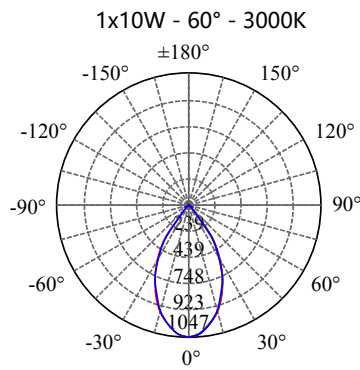

• **PHOTOMETRIC [Unit: cd]**

• **PERFORMANCE**

1x5W - 36V - 150mA - 554lm
 1x10W - 36V - 250mA - 1112lm