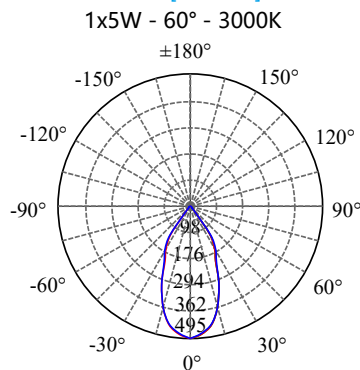

• **PHOTOMETRIC [Unit: cd]**

• **PERFORMANCE**

1x5W - 36V - 150mA - 554lm
 1x10W - 36V - 250mA - 1112lm