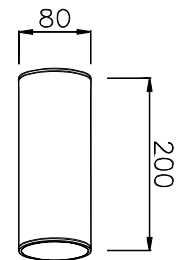

POWER: 1x5/10W

- **CODE - IP20** **COLOR**
- SDRAB081520 BLACK
- SDRABW081520 BLACK+WHITE
- SDRABG081520 BLACK+GOLD
- SDRAW081520 WHITE
- SDRAWB081520 WHITE+BLACK
- SDRAWG081520 WHITE+GOLD

POWER: 1x5/10W

- **CODE - IP65** **COLOR**
- SDRAB081565 BLACK
- SDRABW081565 BLACK+WHITE
- SDRABG081565 BLACK+GOLD
- SDRAW081565 WHITE
- SDRAWB081565 WHITE+BLACK
- SDRAWG081565 WHITE+GOLD

POWER: 1x5/10W

- **CODE - IP20** **COLOR**
- SDRAB082020 BLACK
- SDRABW082020 BLACK+WHITE
- SDRABG082020 BLACK+GOLD
- SDRAW082020 WHITE
- SDRAWB082020 WHITE+BLACK
- SDRAWG082020 WHITE+GOLD

POWER: 1x5/10W

- **CODE - IP65** **COLOR**
- SDRAB082065 BLACK
- SDRABW082065 BLACK+WHITE
- SDRABG082065 BLACK+GOLD
- SDRAW082065 WHITE
- SDRAWB082065 WHITE+BLACK
- SDRAWG082065 WHITE+GOLD

POWER: 1x5/10W

• **PHOTOMETRIC [Unit: cd]**

• **PERFORMANCE**

1x5W - 36V - 150mA - 554lm
 1x10W - 36V - 250mA - 1112lm