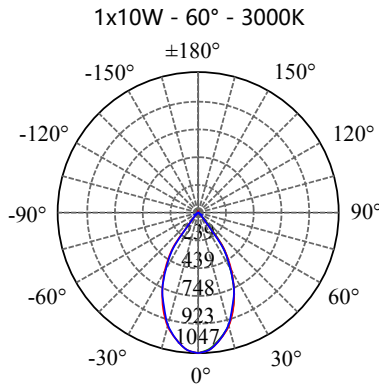

- Aluminium housing with corrosion resistant powdercoat
- 3mm toughened glass diffuser
- Cut out :  $\Phi 70-75\text{mm}$
- CE/SAA/IP20/IP65
- CREE/Bridgelux COB: 3000K/4000K/6000K/CRI $\geq$ 80/90
- Beam Angle: 12°/24°/36°/60°
- Input: 220-240Vac/WT:-20~+50° C
- Warranty: 3/5 years

- **CODE - IP20**      **COLOR**  
 DLRB08121220    BLACK  
 DLRW08121220    WHITE

POWER: 1x5/10W

- **CODE - IP65**      **COLOR**  
 DLRB08121265    BLACK  
 DLRW08121265    WHITE

POWER: 1x5/10W

• **PHOTOMETRIC [Unit:: cd]**

• **PERFORMANCE**

- 1x5W - 36V - 150mA - 554lm
- 1x10W - 36V - 250mA - 1112lm
- 1x15W - 36V - 350mA - 1629lm