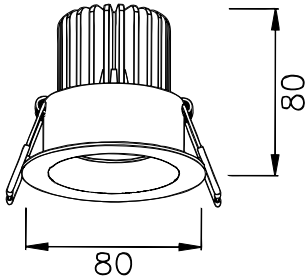

- Aluminium housing with corrosion resistant powdercoat
- 3mm toughened glass diffuser
- Cut out :  $\Phi 70-75\text{mm}$
- CE/SAA/IP20/IP65
- CREE/Bridgelux COB: 3000K/4000K/6000K/CRI $\geq$ 80/90
- Beam Angle: 12°/24°/36°/60°
- Input: 220-240Vac/WT:-20~+50° C
- Warranty: 3/5 years

- **CODE - IP20**      **COLOR**  
 DLRB08121220    BLACK  
 DLRW08121220    WHITE

POWER: 1x5/10W

- **CODE - IP65**      **COLOR**  
 DLRB08121265    BLACK  
 DLRW08121265    WHITE

POWER: 1x5/10W

• **PHOTOMETRIC [Unit:: cd]**

• **PERFORMANCE**

- 1x5W - 36V - 150mA - 554lm
- 1x10W - 36V - 250mA - 1112lm
- 1x15W - 36V - 350mA - 1629lm