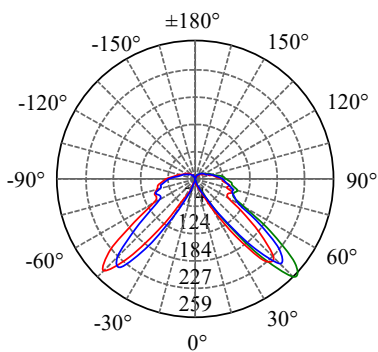

• **CODE - IP65** **COLOR**

- WLRFLB2060 BLACK
- WLRFLG2060 GREY
- WLRFLW2060 WHITE

POWER: 1x20/30/40/60W

• **CODE - IP65** **COLOR**

- WLRFLB2070 BLACK
- WLRFLG2070 GREY
- WLRFLW2070 WHITE

POWER: 1x20/30/40/60W

• **PHOTOMETRIC [Unit: cd]**

1x20W - 3000K

• **PERFORMANCE**

- 1x20W - 36V - 500mA - 1185lm
- 1x30W - 36V - 750mA - 1783lm
- 1x40W - 36V - 1050mA - 2376lm
- 1x60W - 36V - 1650mA - 3575lm