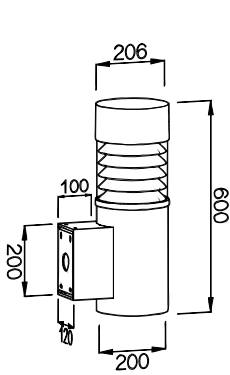

• **CODE - IP65** **COLOR**

- WLRFLB2060 BLACK
- WLRFLG2060 GREY
- WLRFLW2060 WHITE

POWER: 1x20/30/40/60W

• **CODE - IP65** **COLOR**

- WLRFLB2070 BLACK
- WLRFLG2070 GREY
- WLRFLW2070 WHITE

POWER: 1x20/30/40/60W

• **PHOTOMETRIC [Unit: cd]**

1x20W - 3000K

• **PERFORMANCE**

- 1x20W - 36V - 500mA - 1185lm
- 1x30W - 36V - 750mA - 1783lm
- 1x40W - 36V - 1050mA - 2376lm
- 1x60W - 36V - 1650mA - 3575lm