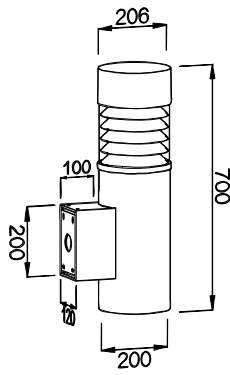

• **CODE - IP65** **COLOR**

- WLRFLB2060 BLACK
- WLRFLG2060 GREY
- WLRFLW2060 WHITE

POWER: 1x20/30/40/60W

• **CODE - IP65** **COLOR**

- WLRFLB2070 BLACK
- WLRFLG2070 GREY
- WLRFLW2070 WHITE

POWER: 1x20/30/40/60W

• **PHOTOMETRIC [Unit: cd]**

1x20W - 3000K

• **PERFORMANCE**

- 1x20W - 36V - 500mA - 1185lm
- 1x30W - 36V - 750mA - 1783lm
- 1x40W - 36V - 1050mA - 2376lm
- 1x60W - 36V - 1650mA - 3575lm