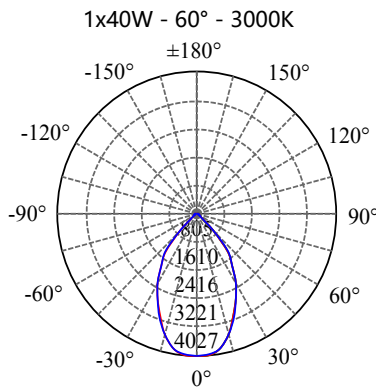

• **PHOTOMETRIC [Unit: cd]**

• **PERFORMANCE**

- 1x20W - 36V - 500mA - 2127lm
- 1x30W - 36V - 750mA - 3185lm
- 1x40W - 36V - 1050mA - 4270lm
- 1x60W - 36V - 1650mA - 6263lm