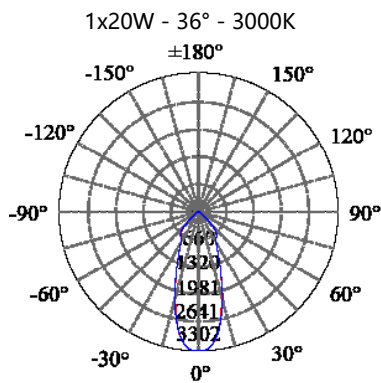

• **PHOTOMETRIC [Unit: cd]**

• **PERFORMANCE**

- 1x20W - 36V - 500mA - 2127lm
- 1x30W - 36V - 750mA - 3185lm
- 1x40W - 36V - 1050mA - 4270lm
- 1x60W - 36V - 1650mA - 6263lm