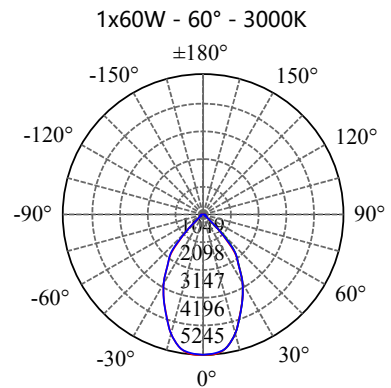

• **PHOTOMETRIC [Unit: cd]**

• **PERFORMANCE**

- 1x20W - 36V - 500mA - 2127lm
- 1x30W - 36V - 750mA - 3185lm
- 1x40W - 36V - 1050mA - 4270lm
- 1x60W - 36V - 1650mA - 6263lm