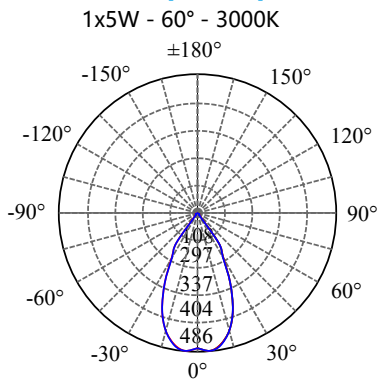

- Aluminium housing with corrosion resistant powdercoat
- 3mm toughened glass diffuser
- Cut out : $\Phi 90-95\text{mm}$
- CE/SA/ IP20/ IP65
- CREE/Bridgelux COB: 3000K/4000K/6000K/CRI $\geq 80/90$
- Beam Angle: 12°/24°/36°/60°
- Input: 220-240Vac/WT:-20~+50° C
- Warranty: 3/5 years

• **CODE - IP20** **COLOR**

DLRB10131320 BLACK
 DLRW10131320 WHITE

POWER: 1x5/10/15W

• **CODE - IP65** **COLOR**

DLRB10131365 BLACK
 DLRW10131365 WHITE

POWER: 1x5/10/15W

• **PHOTOMETRIC [Unit:: cd]**

• **PERFORMANCE**