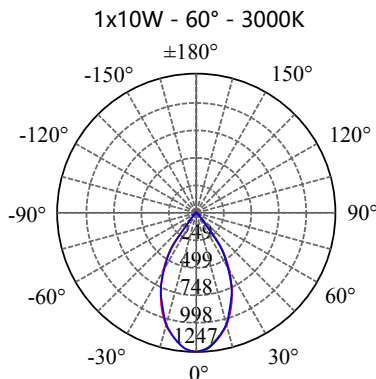

- Aluminium housing with corrosion resistant powdercoat
- 3mm toughened glass diffuser
- Cut out : $\Phi 90-95\text{mm}$
- CE/SA/ IP20/ IP65
- CREE/Bridgelux COB: 3000K/4000K/6000K/CRI $\geq 80/90$
- Beam Angle: 12°/24°/36°/60°
- Input: 220-240Vac/WT:-20~+50° C
- Warranty: 3/5 years

• **CODE - IP20** **COLOR**

DLRB10131320 BLACK
 DLRW10131320 WHITE

POWER: 1x5/10/15W

• **CODE - IP65** **COLOR**

DLRB10131365 BLACK
 DLRW10131365 WHITE

POWER: 1x5/10/15W

• **PHOTOMETRIC [Unit:: cd]**

• **PERFORMANCE**