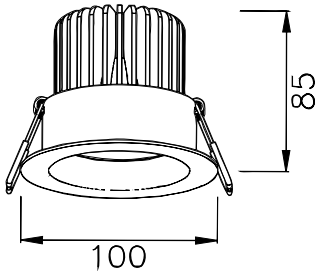

- Aluminium housing with corrosion resistant powdercoat
- 3mm toughened glass diffuser
- Cut out : $\Phi 90-95\text{mm}$
- CE/SA/ IP20/ IP65
- CREE/Bridgelux COB: 3000K/4000K/6000K/CRI $\geq 80/90$
- Beam Angle: 12°/24°/36°/60°
- Input: 220-240Vac/WT:-20~+50° C
- Warranty: 3/5 years

• **CODE - IP20** **COLOR**

DLRB10131320 BLACK
 DLRW10131320 WHITE

POWER: 1x5/10/15W

• **CODE - IP65** **COLOR**

DLRB10131365 BLACK
 DLRW10131365 WHITE

POWER: 1x5/10/15W

• **PHOTOMETRIC [Unit:: cd]**

• **PERFORMANCE**