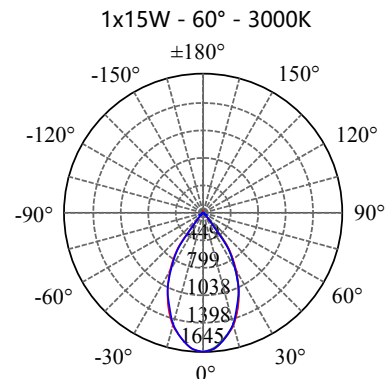

• **PHOTOMETRIC [Unit: cd]**

• **PERFORMANCE**

1x5W - 36V - 150mA - 577lm
1x10W - 36V - 250mA - 1152lm

1x15W - 36V - 350mA - 1725lm