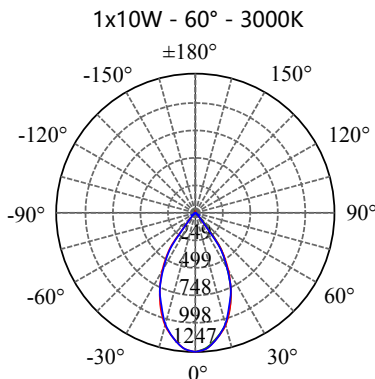

• **PHOTOMETRIC [Unit: cd]**

• **PERFORMANCE**

1x5W - 36V - 150mA - 577lm
1x10W - 36V - 250mA - 1152lm

1x15W - 36V - 350mA - 1725lm