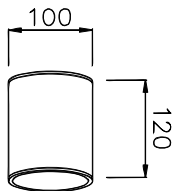

- **CODE - IP65** **COLOR**
- SDRAB101565 BLACK
- SDRABW101565 BLACK+WHITE
- SDRABG101565 BLACK+GOLD
- SDRAW101565 WHITE
- SDRAWB101565 WHITE+BLACK
- SDRAWG101565 WHITE+GOLD

POWER: 1x5/10/15W

- **CODE - IP20** **COLOR**
- SDRAB102020 BLACK
- SDRABW102020 BLACK+WHITE
- SDRABG102020 BLACK+GOLD
- SDRAW102020 WHITE
- SDRAWB102020 WHITE+BLACK
- SDRAWG102020 WHITE+GOLD

• **PHOTOMETRIC [Unit: cd]**

• **PERFORMANCE**

1x5W - 36V - 150mA - 577lm
1x10W - 36V - 250mA - 1152lm

1x15W - 36V - 350mA - 1725lm