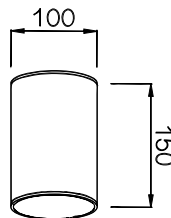

- **CODE - IP65** **COLOR**
- SDRAB101565 BLACK
- SDRABW101565 BLACK+WHITE
- SDRABG101565 BLACK+GOLD
- SDRAW101565 WHITE
- SDRAWB101565 WHITE+BLACK
- SDRAWG101565 WHITE+GOLD

POWER: 1x5/10/15W

- **CODE - IP20** **COLOR**
- SDRAB102020 BLACK
- SDRABW102020 BLACK+WHITE
- SDRABG102020 BLACK+GOLD
- SDRAW102020 WHITE
- SDRAWB102020 WHITE+BLACK
- SDRAWG102020 WHITE+GOLD

• **PHOTOMETRIC [Unit: cd]**

• **PERFORMANCE**

1x5W - 36V - 150mA - 577lm
1x10W - 36V - 250mA - 1152lm

1x15W - 36V - 350mA - 1725lm