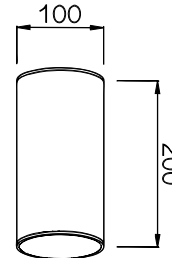

- **CODE - IP65** **COLOR**
- SDRAB101565 BLACK
- SDRABW101565 BLACK+WHITE
- SDRABG101565 BLACK+GOLD
- SDRAW101565 WHITE
- SDRAWB101565 WHITE+BLACK
- SDRAWG101565 WHITE+GOLD

POWER: 1x5/10/15W

- **CODE - IP20** **COLOR**
- SDRAB102020 BLACK
- SDRABW102020 BLACK+WHITE
- SDRABG102020 BLACK+GOLD
- SDRAW102020 WHITE
- SDRAWB102020 WHITE+BLACK
- SDRAWG102020 WHITE+GOLD

• **PHOTOMETRIC [Unit: cd]**

• **PERFORMANCE**

1x5W - 36V - 150mA - 577lm
1x10W - 36V - 250mA - 1152lm

1x15W - 36V - 350mA - 1725lm