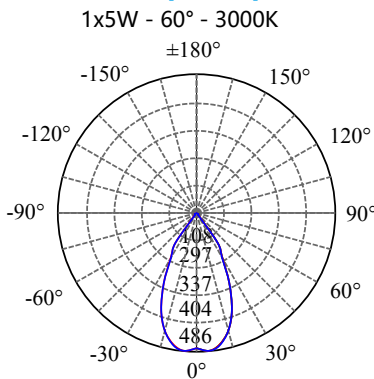

• **PHOTOMETRIC [Unit: cd]**

• **PERFORMANCE**

1x5W - 36V - 150mA - 577lm
1x10W - 36V - 250mA - 1152lm

1x15W - 36V - 350mA - 1725lm