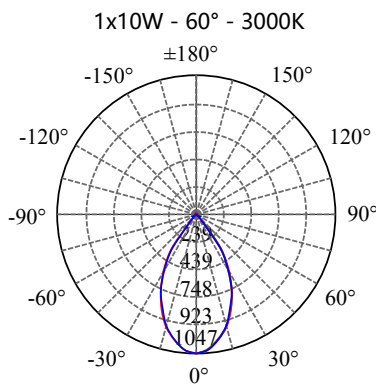

POWER: 1x5/10/15W

• **PHOTOMETRIC [Unit:: cd]**

• **PERFORMANCE**

- 1x5W - 36V - 150mA - 554lm
- 1x10W - 36V - 250mA - 1112lm
- 1x15W - 36V - 350mA - 1629lm