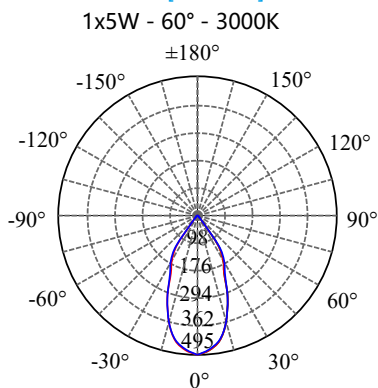

POWER: 1x5/10/15W

• **PHOTOMETRIC [Unit:: cd]**

• **PERFORMANCE**

- 1x5W - 36V - 150mA - 554lm
- 1x10W - 36V - 250mA - 1112lm
- 1x15W - 36V - 350mA - 1629lm