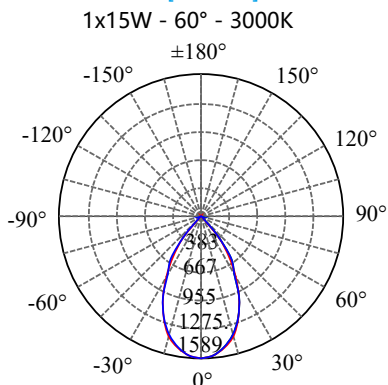

POWER: 1x15/20/30W

• **PHOTOMETRIC [Unit: cd]**

• **PERFORMANCE**

1x15W - 36V - 350mA - 1723lm  
 1x20W - 36V - 500mA - 2335lm

1x30W - 36V - 750mA - 3508lm