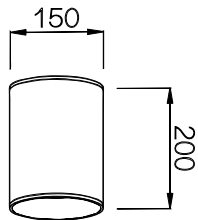

- **CODE - IP20**   **COLOR**
- SDRAB152020   BLACK
- SDRABW152020   BLACK+WHITE
- SDRABG152020   BLACK+GOLD
- SDRAW152020   WHITE
- SDRAWB152020   WHITE+BLACK
- SDRAWG152020   WHITE+GOLD

POWER: 1x15/20/30W

- **CODE - IP65**   **COLOR**
- SDRAB152065   BLACK
- SDRABW152065   BLACK+WHITE
- SDRABG152065   BLACK+GOLD
- SDRAW152065   WHITE
- SDRAWB152065   WHITE+BLACK
- SDRAWG152065   WHITE+GOLD

POWER: 1x15/20/30W