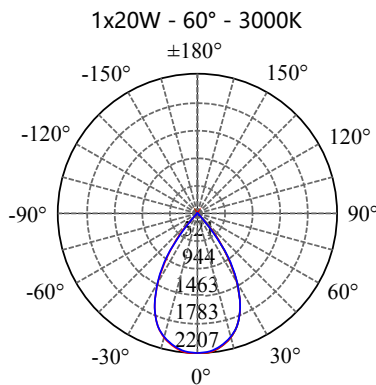

POWER: 1x15/20/30W

• **PHOTOMETRIC [Unit: cd]**

• **PERFORMANCE**

1x15W - 36V - 350mA - 1723lm  
 1x20W - 36V - 500mA - 2335lm

1x30W - 36V - 750mA - 3508lm