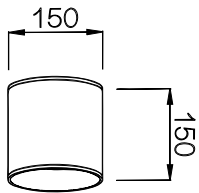

- Aluminium housing with corrosion resistant powdercoat
- 3mm toughened glass diffuser
- CE/SAA/IP20/IP65/Class 1
- CREE/Bridgelux COB: 3000K/4000K/6000K/CRI≥80/90
- Beam Angle: 12°/24°/36°/60°
- Input: 220-240Vac/WT:-20~+50° C
- Warranty: 3/5 years

- **CODE - IP20**   **COLOR**
- SDRAB151520   BLACK
- SDRABW151520   BLACK+WHITE
- SDRABG151520   BLACK+GOLD
- SDRAW151520   WHITE
- SDRAWB151520   WHITE+BLACK
- SDRAWG151520   WHITE+GOLD

POWER: 1x15/20W

- **CODE - IP65**   **COLOR**
- SDRAB151565   BLACK
- SDRABW151565   BLACK+WHITE
- SDRABG151565   BLACK+GOLD
- SDRAW151565   WHITE
- SDRAWB151565   WHITE+BLACK
- SDRAWG151565   WHITE+GOLD

POWER: 1x15/20W

- **CODE - IP20**   **COLOR**
- SDRAB152020   BLACK
- SDRABW152020   BLACK+WHITE
- SDRABG152020   BLACK+GOLD
- SDRAW152020   WHITE
- SDRAWB152020   WHITE+BLACK
- SDRAWG152020   WHITE+GOLD

POWER: 1x15/20/30W

- **CODE - IP65**   **COLOR**
- SDRAB152065   BLACK
- SDRABW152065   BLACK+WHITE
- SDRABG152065   BLACK+GOLD
- SDRAW152065   WHITE
- SDRAWB152065   WHITE+BLACK
- SDRAWG152065   WHITE+GOLD

POWER: 1x15/20/30W

- **CODE - IP20**   **COLOR**
- SDRAB153020   BLACK
- SDRABW153020   BLACK+WHITE
- SDRABG153020   BLACK+GOLD
- SDRAW153020   WHITE
- SDRAWB153020   WHITE+BLACK
- SDRAWG153020   WHITE+GOLD

POWER: 1x15/20/30W

- **CODE - IP65**   **COLOR**
- SDRAB153065   BLACK
- SDRABW153065   BLACK+WHITE
- SDRABG153065   BLACK+GOLD
- SDRAW153065   WHITE
- SDRAWB153065   WHITE+BLACK
- SDRAWG153065   WHITE+GOLD

POWER: 1x15/20/30W

• **PHOTOMETRIC [Unit: cd]**

• **PERFORMANCE**

1x15W - 36V - 350mA - 1723lm
1x20W - 36V - 500mA - 2335lm

1x30W - 36V - 750mA - 3508lm