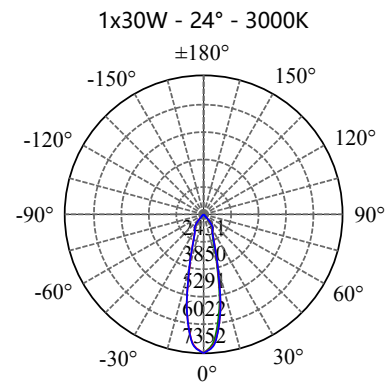

POWER: 1x15/20/30W

• **PHOTOMETRIC [Unit: cd]**

• **PERFORMANCE**

1x15W - 36V - 350mA - 1723lm  
 1x20W - 36V - 500mA - 2335lm

1x30W - 36V - 750mA - 3508lm