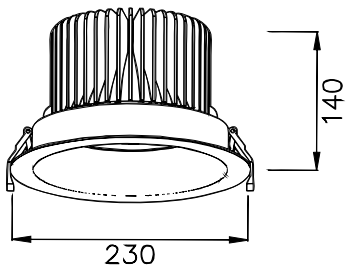

- Aluminium housing with corrosion resistant powdercoat
- 3mm toughened glass diffuser
- Cut out : $\Phi 215-225\text{mm}$
- CE/SAA/IP20/IP65
- CREE/Bridgelux COB: 3000K/4000K/6000K/CRI $\geq 80/90$
- Beam Angle: 12°/24°/36°/60°
- Input: 220-240Vac/WT:-20~+50° C
- Warranty: 3/5 years

- **CODE - IP20** **COLOR**
DLRAB23234020 BLACK
DLRAW23234020 WHITE

POWER: 1x20/30/40/60W

- **CODE - IP65** **COLOR**
DLRAB23234065 BLACK
DLRAW23234065 WHITE

POWER: 1x20/30/40/60W

• **PHOTOMETRIC [Unit: cd]**

• **PERFORMANCE**

- 1x20W - 36V - 500mA - 2262lm
- 1x30W - 36V - 750mA - 3351lm
- 1x40W - 36V - 1050mA - 4535lm
- 1x60W - 36V - 1650mA - 6855lm