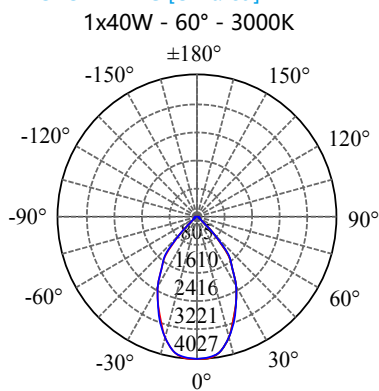

- Aluminium housing with corrosion resistant powdercoat
- 3mm toughened glass diffuser
- Cut out : $\Phi 215-225\text{mm}$
- CE/SAA/IP20/IP65
- CREE/Bridgelux COB: 3000K/4000K/6000K/CRI $\geq 80/90$
- Beam Angle: 12°/24°/36°/60°
- Input: 220-240Vac/WT:-20~+50° C
- Warranty: 3/5 years

- **CODE - IP20** **COLOR**
DLRAB23234020 BLACK
DLRAW23234020 WHITE

POWER: 1x20/30/40/60W

- **CODE - IP65** **COLOR**
DLRAB23234065 BLACK
DLRAW23234065 WHITE

POWER: 1x20/30/40/60W

• **PHOTOMETRIC [Unit: cd]**

• **PERFORMANCE**

- 1x20W - 36V - 500mA - 2262lm
- 1x30W - 36V - 750mA - 3351lm
- 1x40W - 36V - 1050mA - 4535lm
- 1x60W - 36V - 1650mA - 6855lm