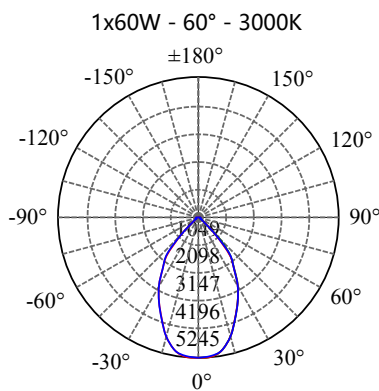

- Aluminium housing with corrosion resistant powdercoat
- 3mm toughened glass diffuser
- Cut out : $\Phi 215-225\text{mm}$
- CE/SAA/IP20/IP65
- CREE/Bridgelux COB: 3000K/4000K/6000K/CRI $\geq 80/90$
- Beam Angle: 12°/24°/36°/60°
- Input: 220-240Vac/WT:-20~+50° C
- Warranty: 3/5 years

- **CODE - IP20** **COLOR**
DLRAB23234020 BLACK
DLRAW23234020 WHITE

POWER: 1x20/30/40/60W

- **CODE - IP65** **COLOR**
DLRAB23234065 BLACK
DLRAW23234065 WHITE

POWER: 1x20/30/40/60W

• **PHOTOMETRIC [Unit: cd]**

• **PERFORMANCE**

- 1x20W - 36V - 500mA - 2262lm
- 1x30W - 36V - 750mA - 3351lm
- 1x40W - 36V - 1050mA - 4535lm
- 1x60W - 36V - 1650mA - 6855lm