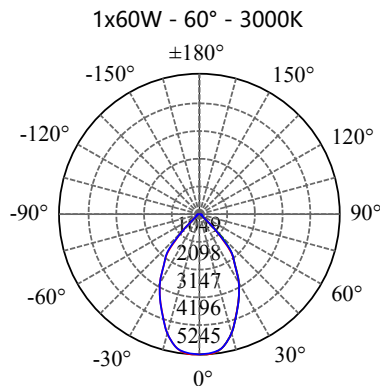

- Aluminium housing with corrosion resistant powdercoat
- 3mm toughened glass diffuser
- Cut out : $\Phi 190-195\text{mm}$
- CE/SAA/IP20/IP65
- CREE/Bridgelux COB: 3000K/4000K/6000K/CRI $\geq 80/90$
- Beam Angle: 12°/24°/36°/60°
- Input: 220-240Vac/WT:-20~+50° C
- Warranty: 3/5 years

• **CODE - IP20** **COLOR**

DLRB20202020 BLACK
DLRW20202020 WHITE

POWER: 1x20/30/40/60W

• **CODE - IP65** **COLOR**

DLRB20202065 BLACK
DLRW20202065 WHITE

POWER: 1x20/30/40/60W

• **PHOTOMETRIC [Unit:: cd]**

• **PERFORMANCE**