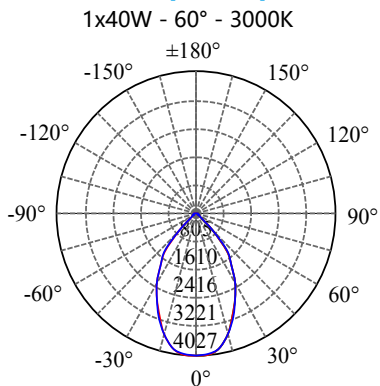

- Aluminium housing with corrosion resistant powdercoat
- 3mm toughened glass diffuser
- Cut out : $\Phi 190-195\text{mm}$
- CE/SAA/IP20/IP65
- CREE/Bridgelux COB: 3000K/4000K/6000K/CRI $\geq 80/90$
- Beam Angle: 12°/24°/36°/60°
- Input: 220-240Vac/WT:-20~+50° C
- Warranty: 3/5 years

• **CODE - IP20** **COLOR**

DLRB20202020 BLACK
DLRW20202020 WHITE

POWER: 1x20/30/40/60W

• **CODE - IP65** **COLOR**

DLRB20202065 BLACK
DLRW20202065 WHITE

POWER: 1x20/30/40/60W

• **PHOTOMETRIC [Unit:: cd]**

• **PERFORMANCE**