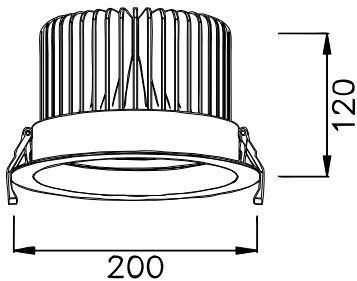

- Aluminium housing with corrosion resistant powdercoat
- 3mm toughened glass diffuser
- Cut out : $\Phi 190-195\text{mm}$
- CE/SAA/IP20/IP65
- CREE/Bridgelux COB: 3000K/4000K/6000K/CRI $\geq 80/90$
- Beam Angle: 12°/24°/36°/60°
- Input: 220-240Vac/WT:-20~+50° C
- Warranty: 3/5 years

• **CODE - IP20** **COLOR**

DLRB20202020 BLACK
DLRW20202020 WHITE

POWER: 1x20/30/40/60W

• **CODE - IP65** **COLOR**

DLRB20202065 BLACK
DLRW20202065 WHITE

POWER: 1x20/30/40/60W

• **PHOTOMETRIC [Unit:: cd]**

• **PERFORMANCE**